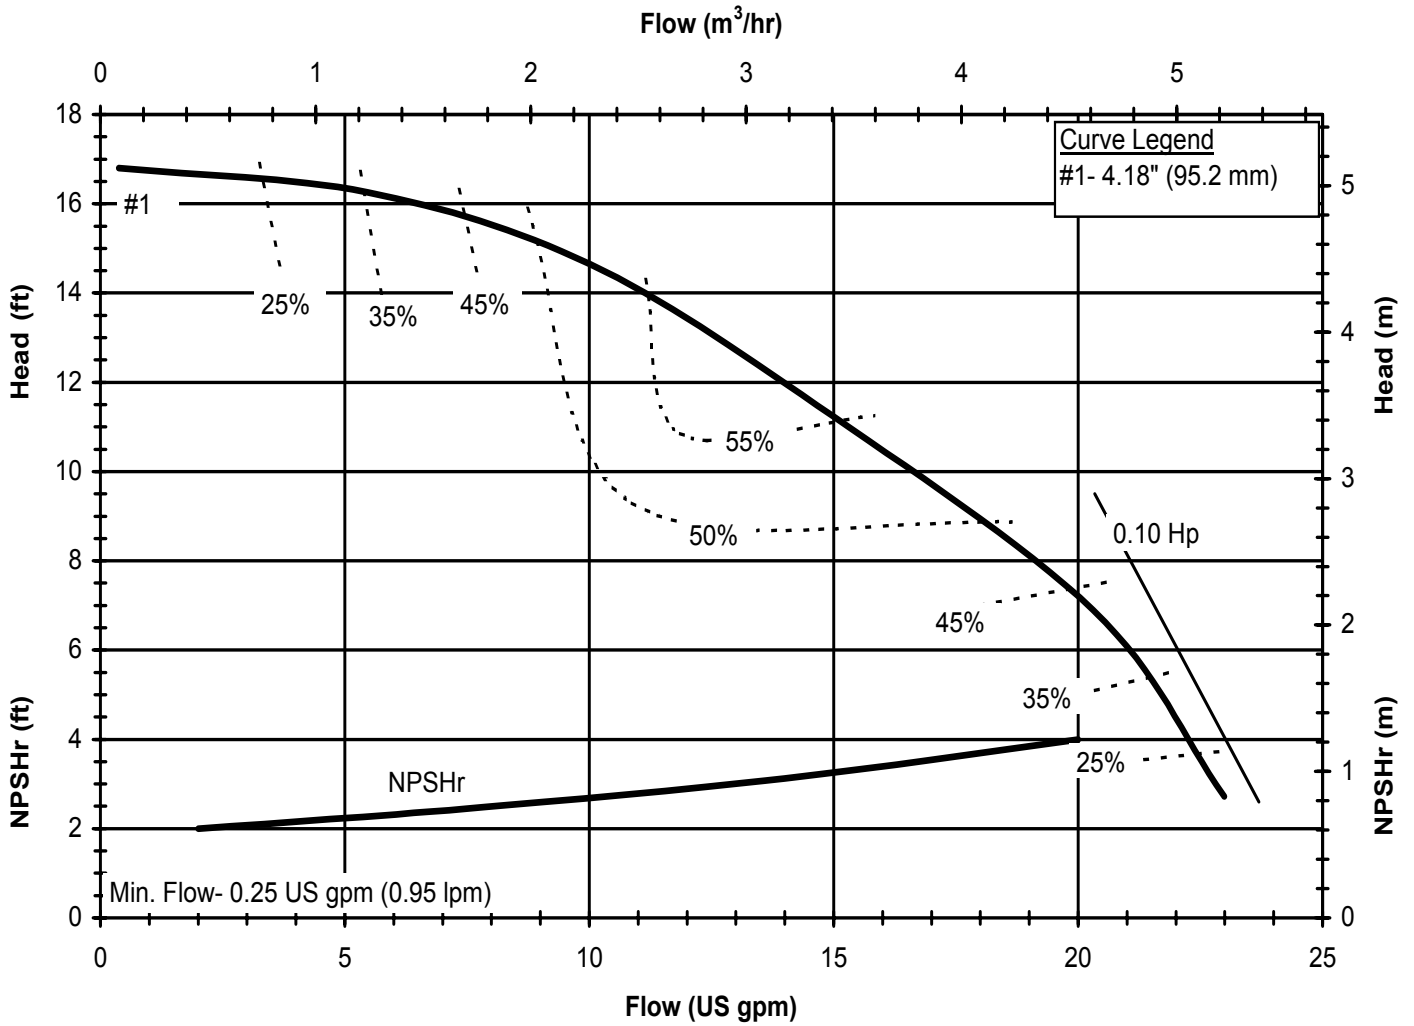

Model DB9
1725 rpm, 60 Hz
Suction: 1" FNPT
Discharge: 1" MNPT

DB960
6027 REV 1