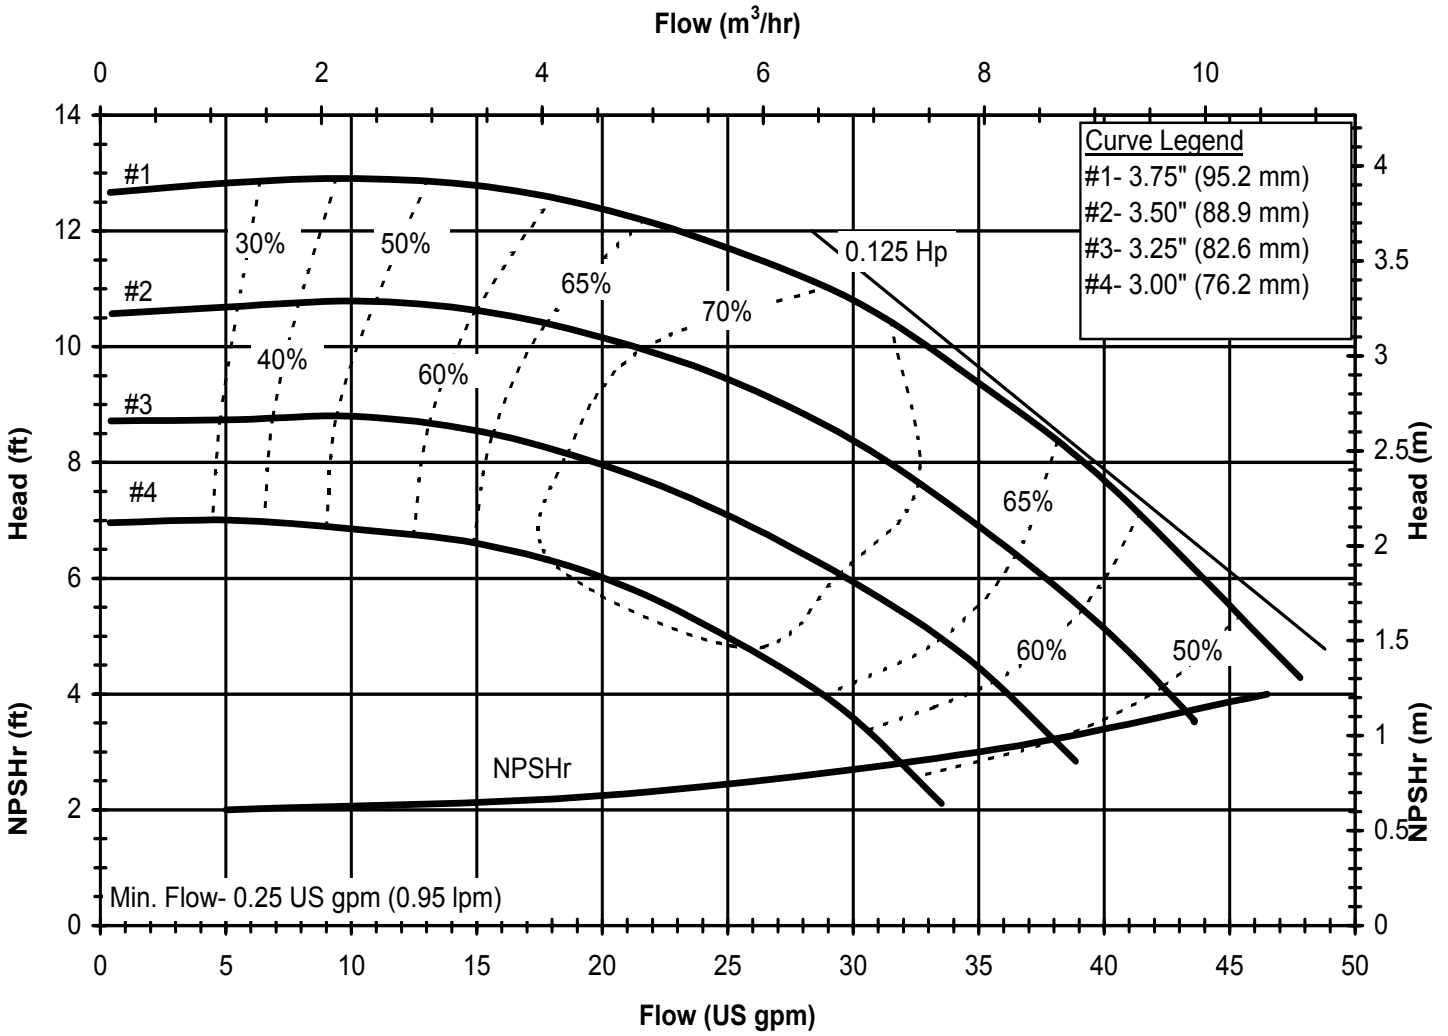

Model DB9  
 1725 rpm, 60 Hz  
 Suction: 1" FNPT  
 Discharge: 1" MNPT

DB960  
 6027 REV 1

Model DB10  
 3450 rpm, 60 Hz  
 Suction: 1 1/2" FNPT  
 Discharge: 1 1/2" MNPT

DB1060  
 6017 REV0

Model DB10  
 1725 rpm, 60 Hz  
 Suction: 1 1/2" FNPT  
 Discharge: 1 1/2" MNPT