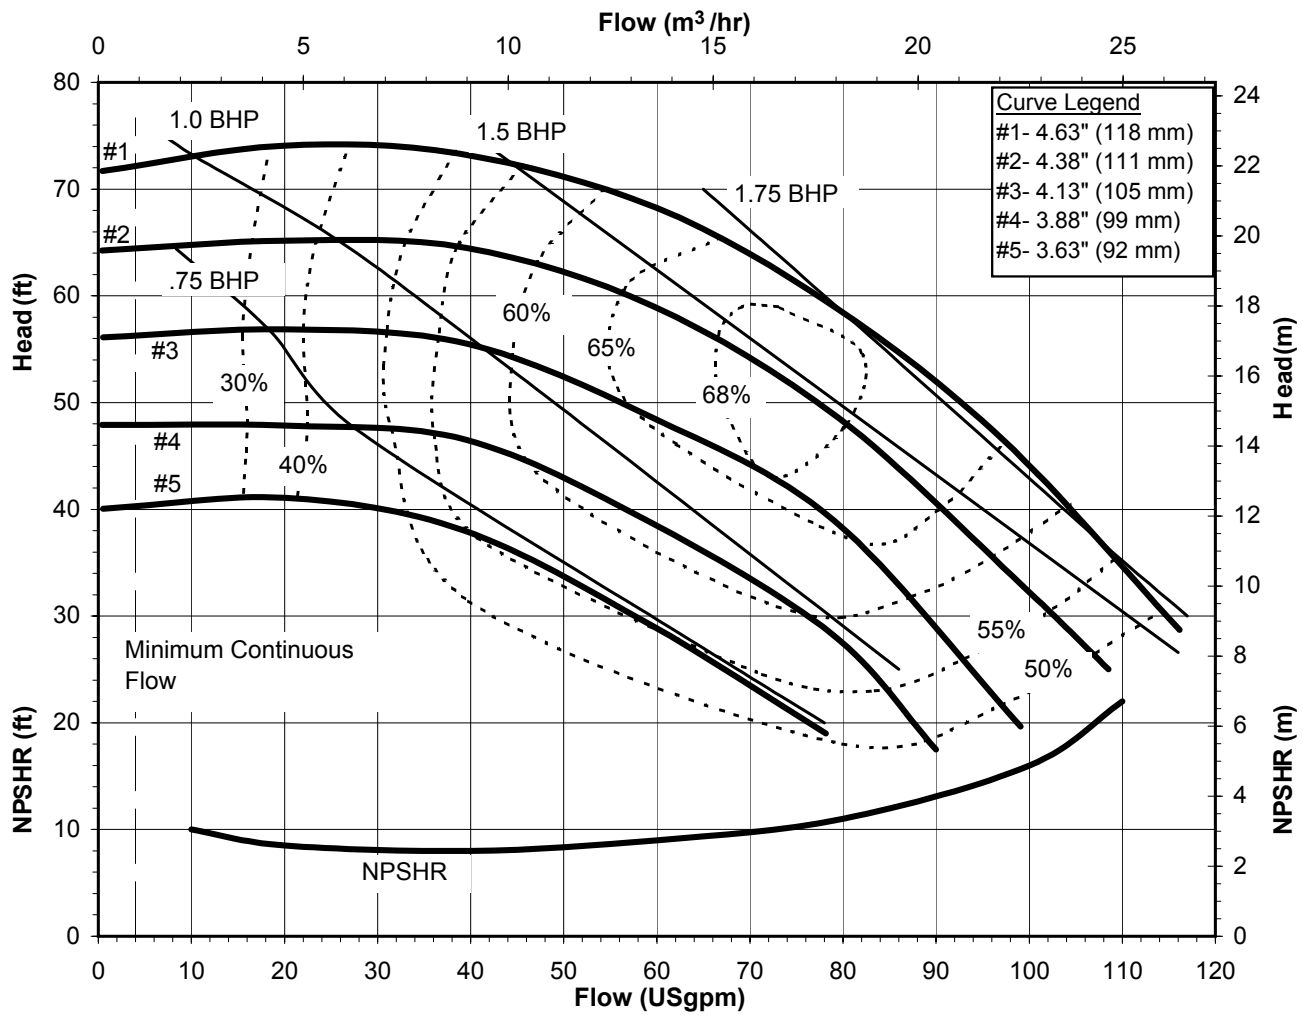

Model DB11
3450 rpm, 60 Hz
Suction: 2" FNPT
Discharge: 1 1/2" MNPT

DB1160
6001 Rev 0