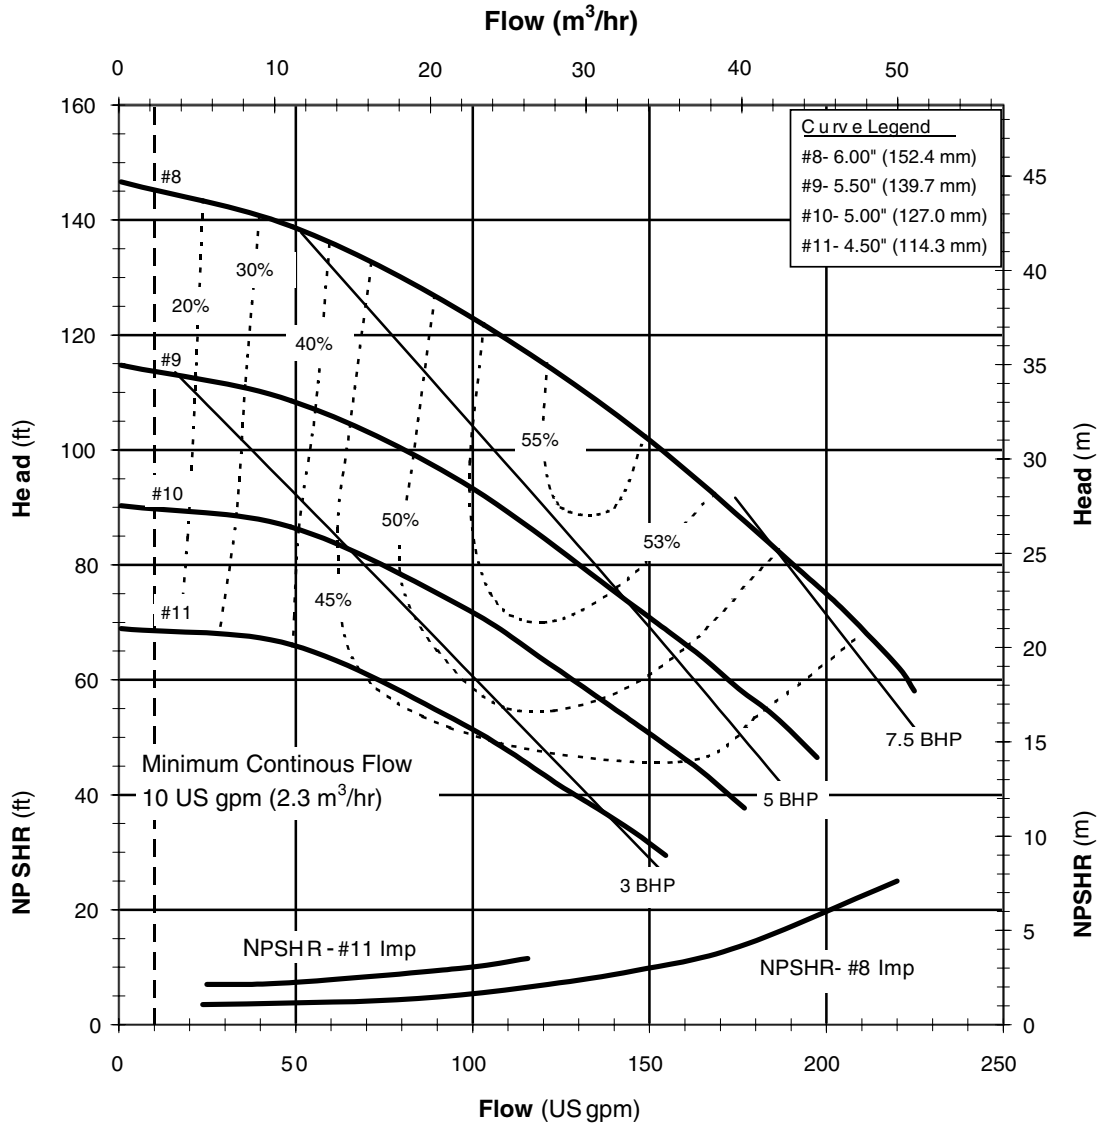

DB 22604C  
 6029 REV0

Model DB22 - Closed Impeller  
 2900 rpm, 50 Hz  
 Suction: 2" FNPT  
 Discharge: 2" MNPT

DB 22502C  
 6030 REV0

Model DB22 - Closed Impeller  
 1450 rpm, 50 Hz  
 Suction: 2" FNPT  
 Discharge: 2" MNPT

DB 22504C  
 6031 REVO

Model DB22 - Open Impeller  
 3450 rpm, 60 Hz  
 Suction: 2" FNPT  
 Discharge: 2" MNPT

DB226020  
 6032 REV 0

Model DB22 - Open Impeller  
 1725 rpm, 60 Hz  
 Suction: 2" FNPT  
 Discharge: 2" MNPT