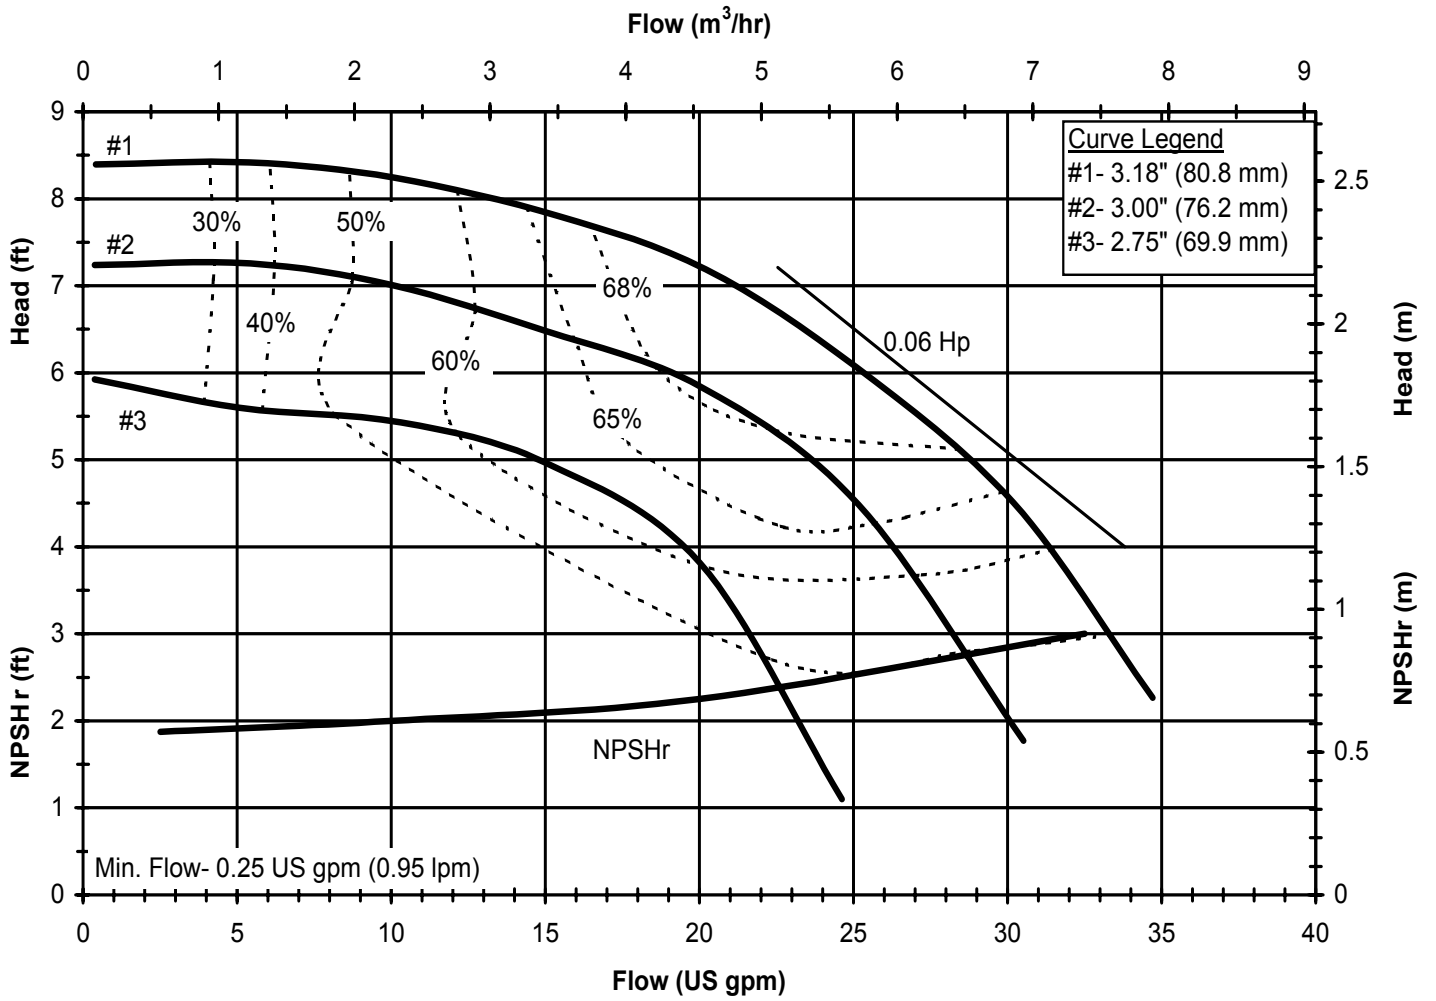

Model DB6H  
 1450 rpm, 50 Hz  
 Suction: 1" FNPT  
 Discharge: 1" MNPT

DB6H50  
 6024 REV0

Model DB7  
 3450 rpm, 60 Hz  
 Suction: 1 1/2" FNPT  
 Discharge: 1 1/2" MNPT

DB760  
 6021 REV 0

Model DB7  
 1725 rpm, 60 Hz  
 Suction: 1 1/2" FNPT  
 Discharge: 1 1/2" MNPT