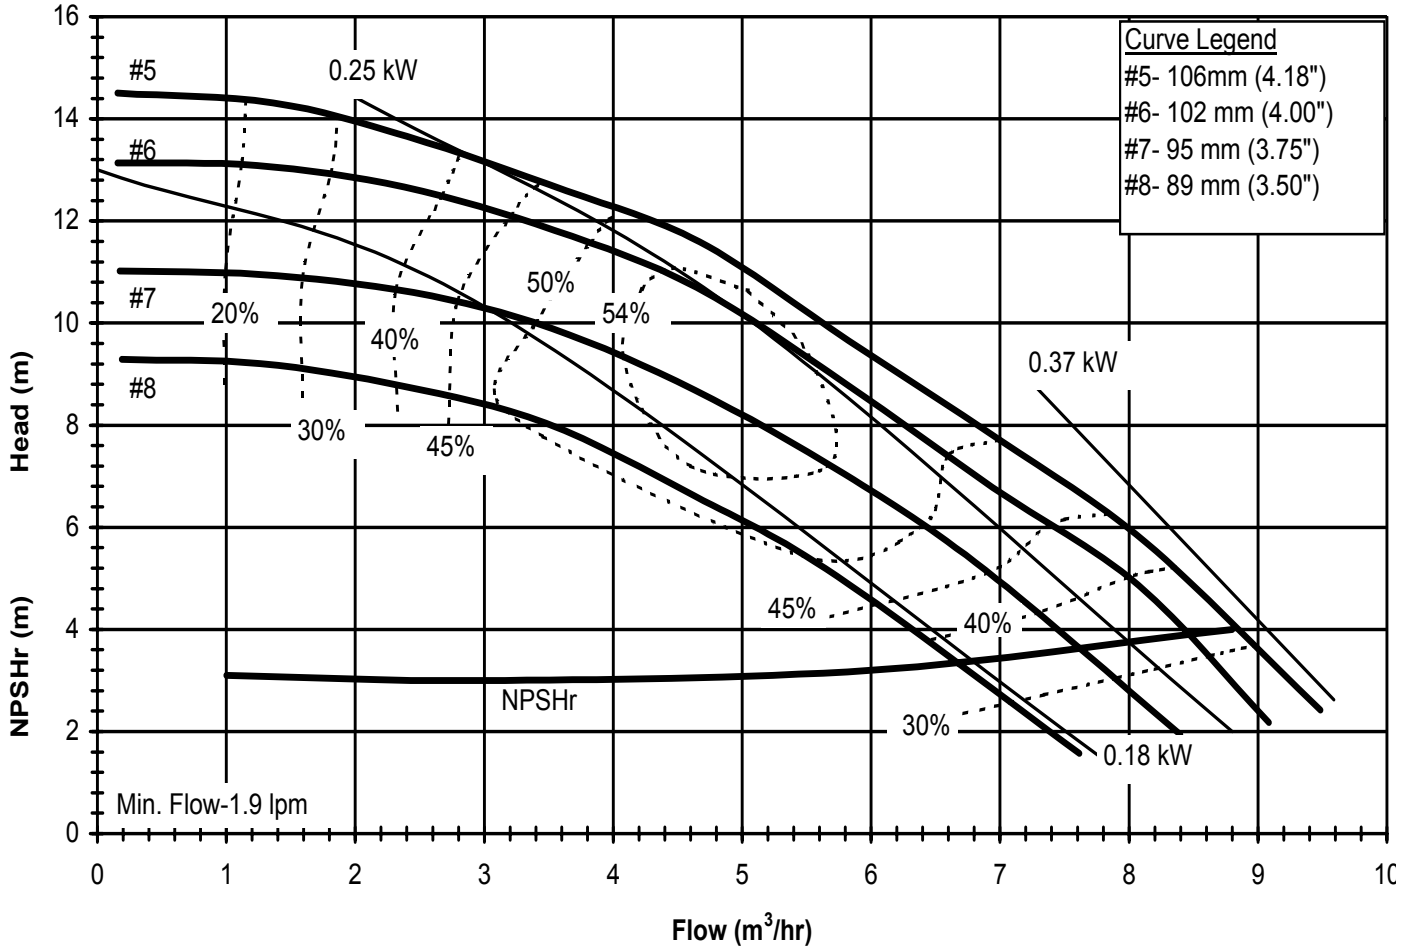

Model DB6H
2900 rpm, 50 Hz
Suction: 1" FNPT
Discharge: 1" MNPT

DB6H50
6024 REV0