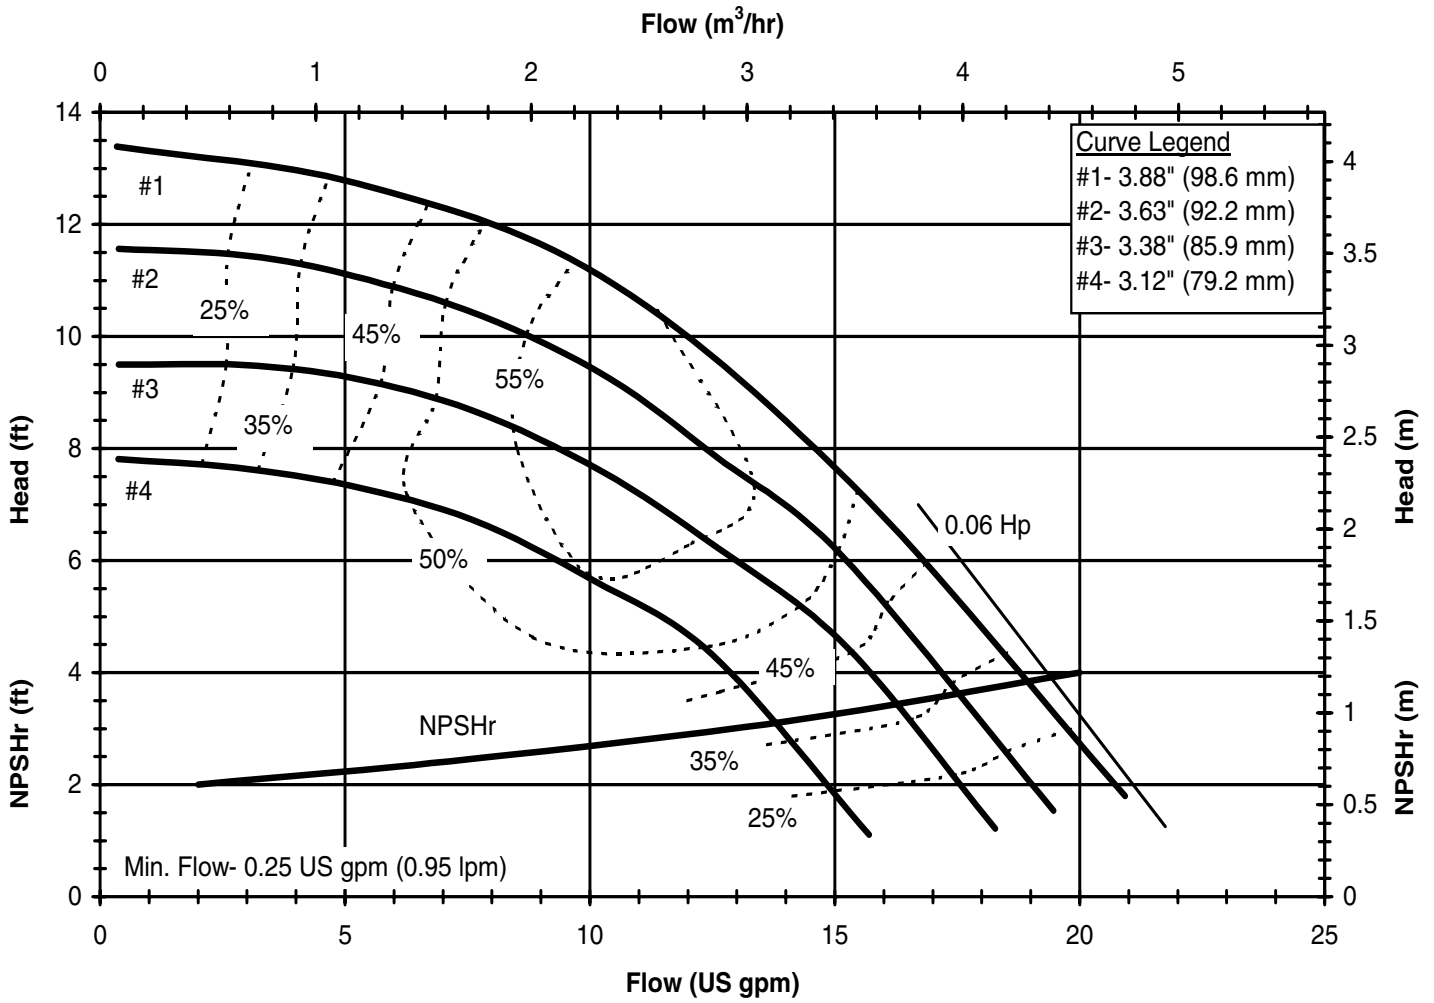

Model DB6H
1725 rpm, 60 Hz
Suction: 1" FNPT
Discharge: 1" MNPT

DB6H60
6023 REV 1