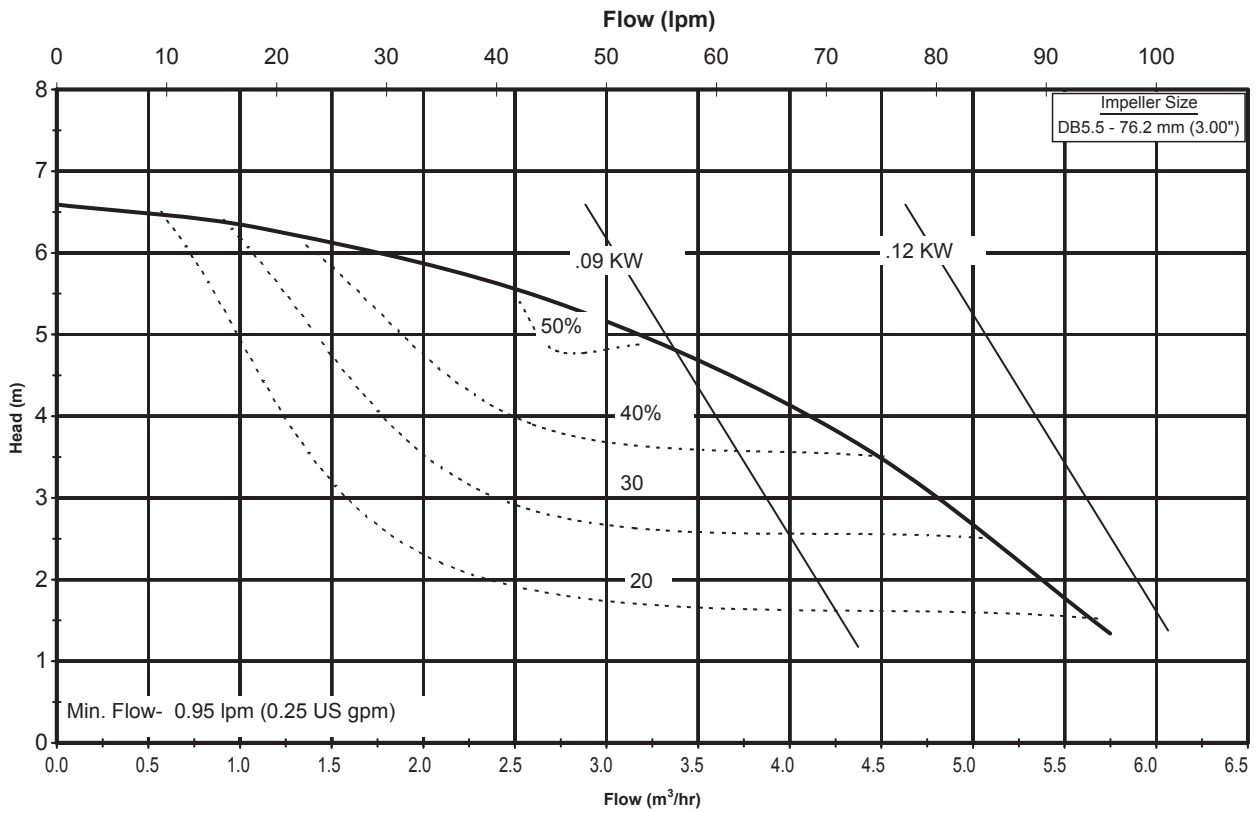

Model DB5.5
2900 rpm, 50 Hz
Suction: 1" FNPT
Discharge: 3/4" MNPT