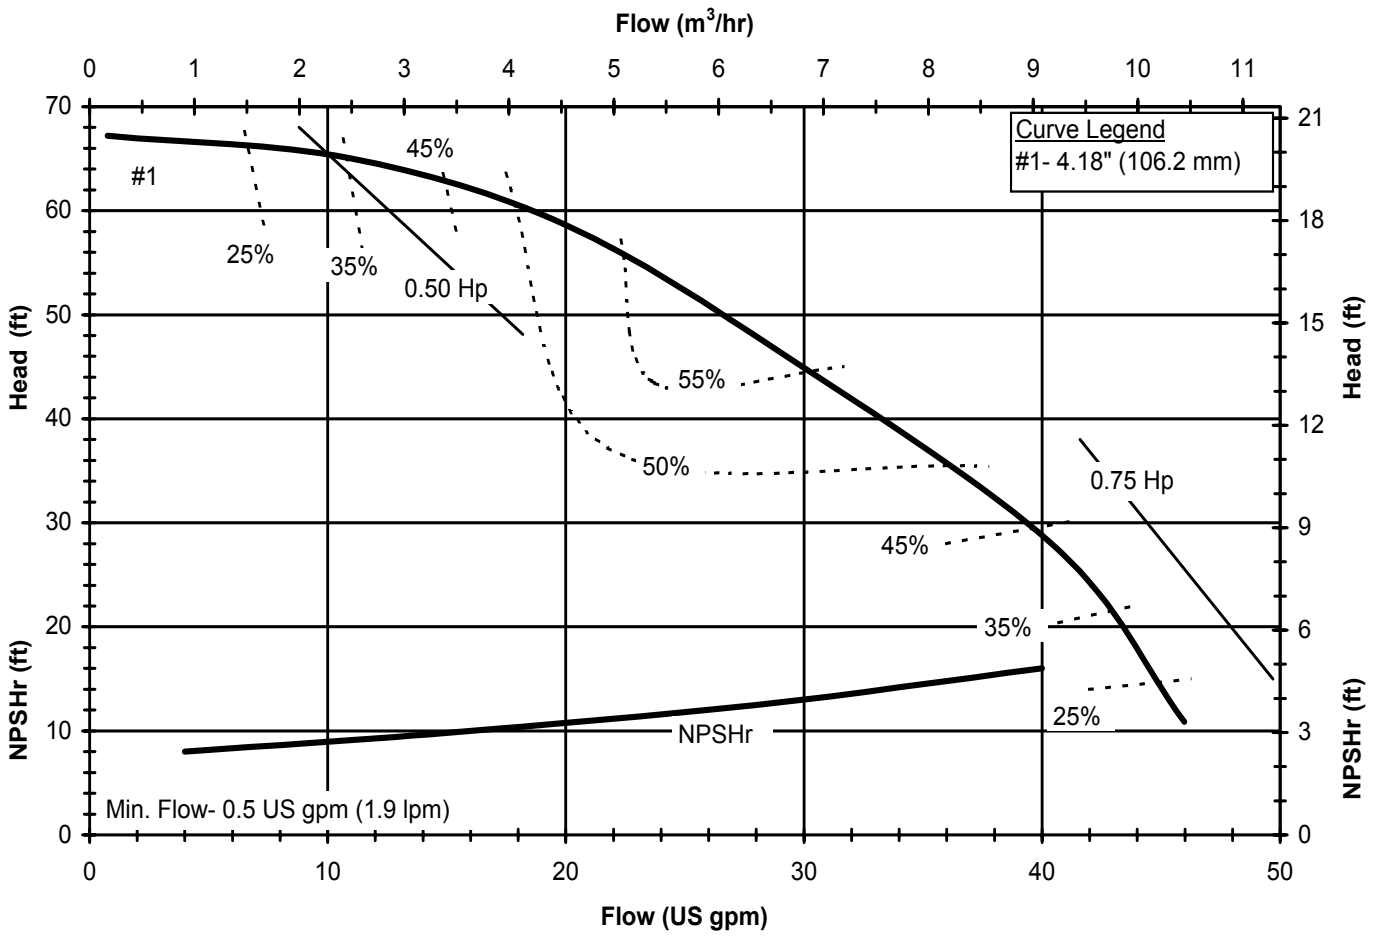

Model DB9
3450 rpm, 60 Hz
Suction: 1" FNPT
Discharge: 1" MNPT

DB960
6027 REV 0