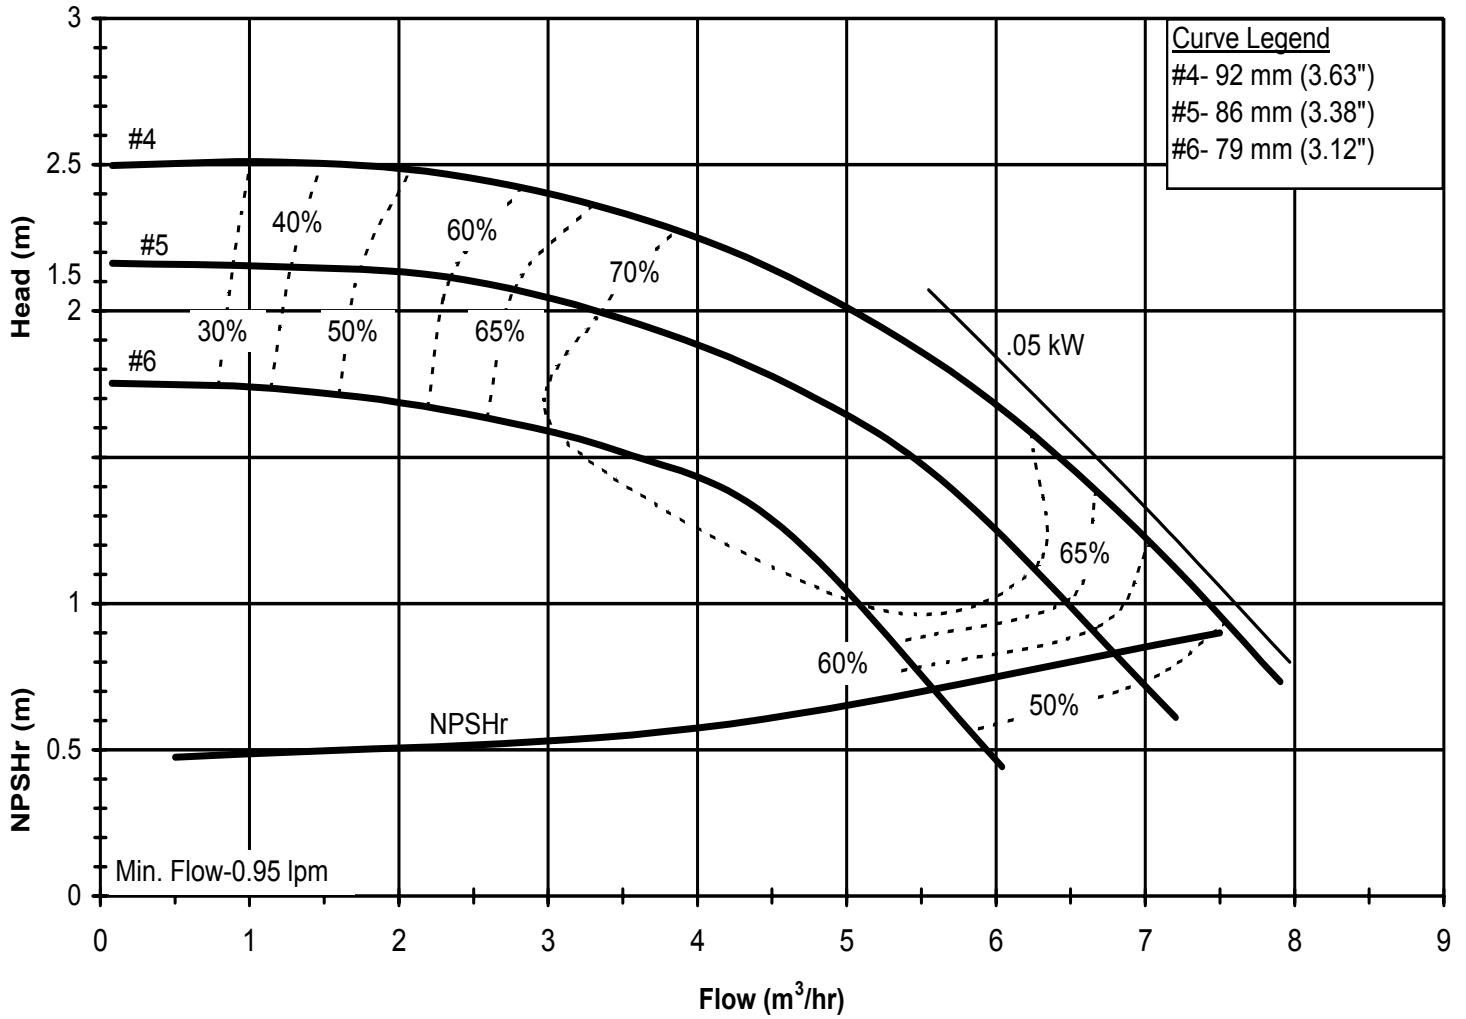

Model DB7
1450 rpm, 50 Hz
Suction: 1 1/2" FNPT
Discharge: 1 1/2" MNPT

DB750
6022 REV 0