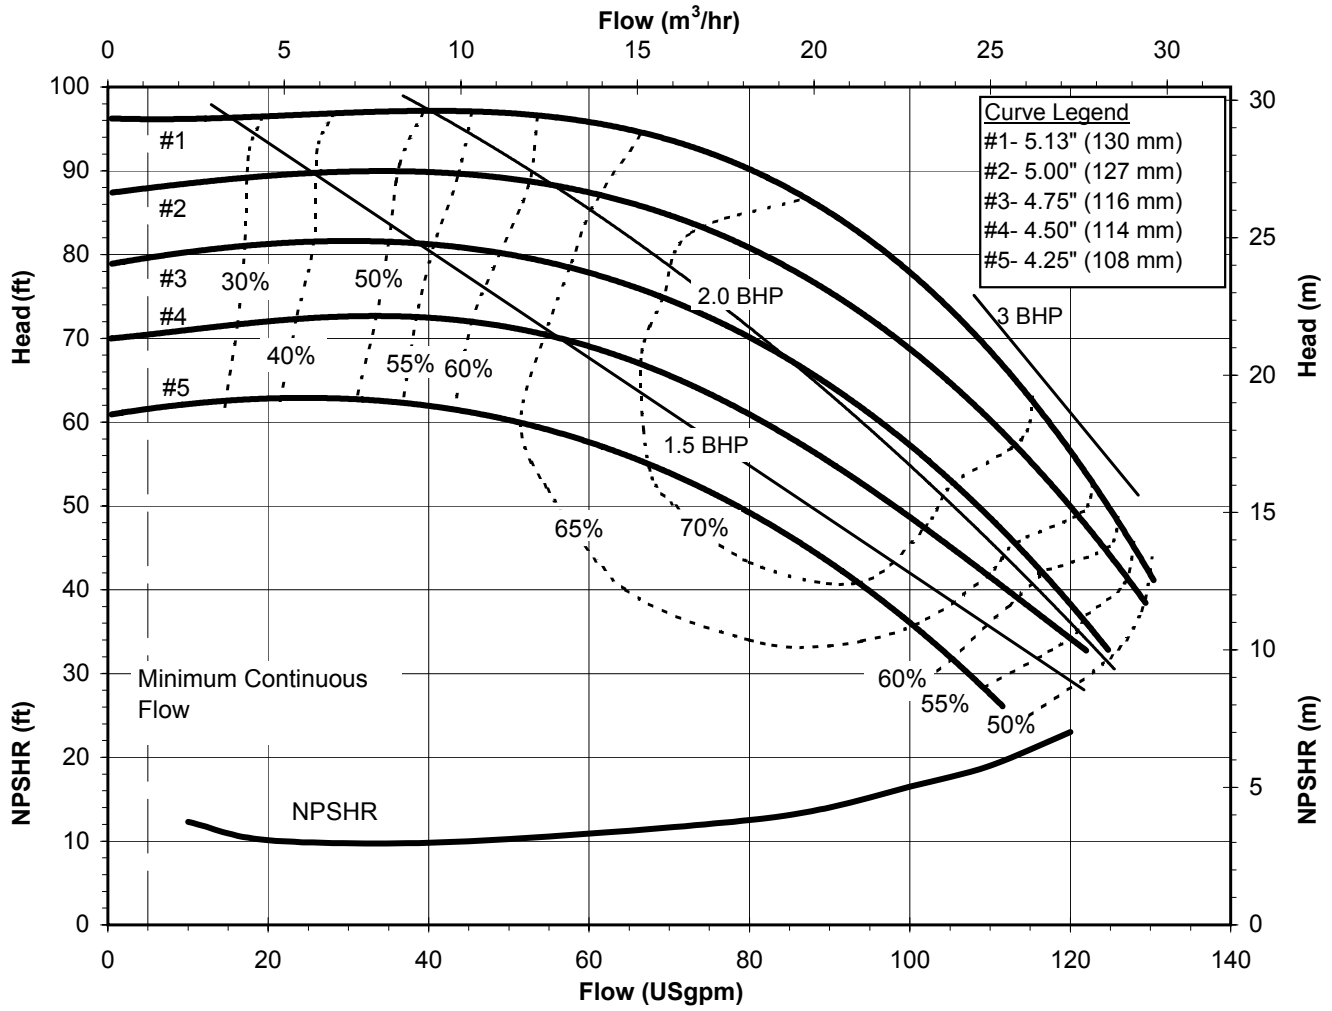

DB1150  
 6002 Rev 1

Model DB11  
 1450 rpm, 50 Hz  
 Suction: 2" FNPT  
 Discharge: 1 1/2" MNPT

DB1150  
 6002 Rev 0

Model DB15  
 3450 rpm, 60 Hz  
 Suction: 2" FNPT  
 Discharge: 1 1/2" MNPT

DB1560  
 6003 Rev 0