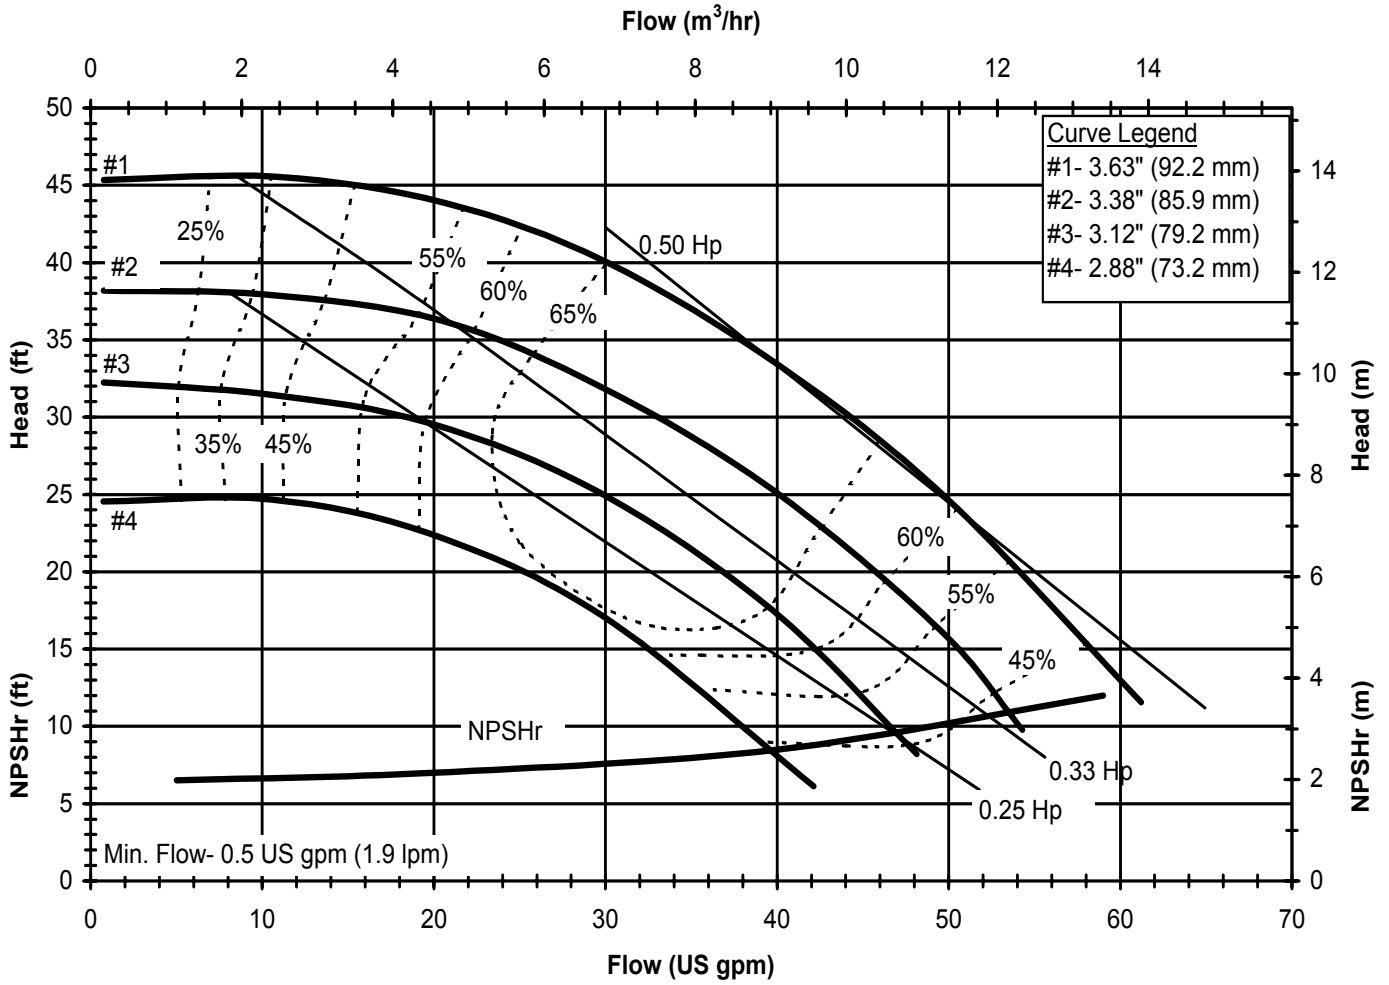

Model DB8
3450 rpm, 60 Hz
Suction: 1 1/2" FNPT
Discharge: 1" MNPT

DB860
6019 REV 0