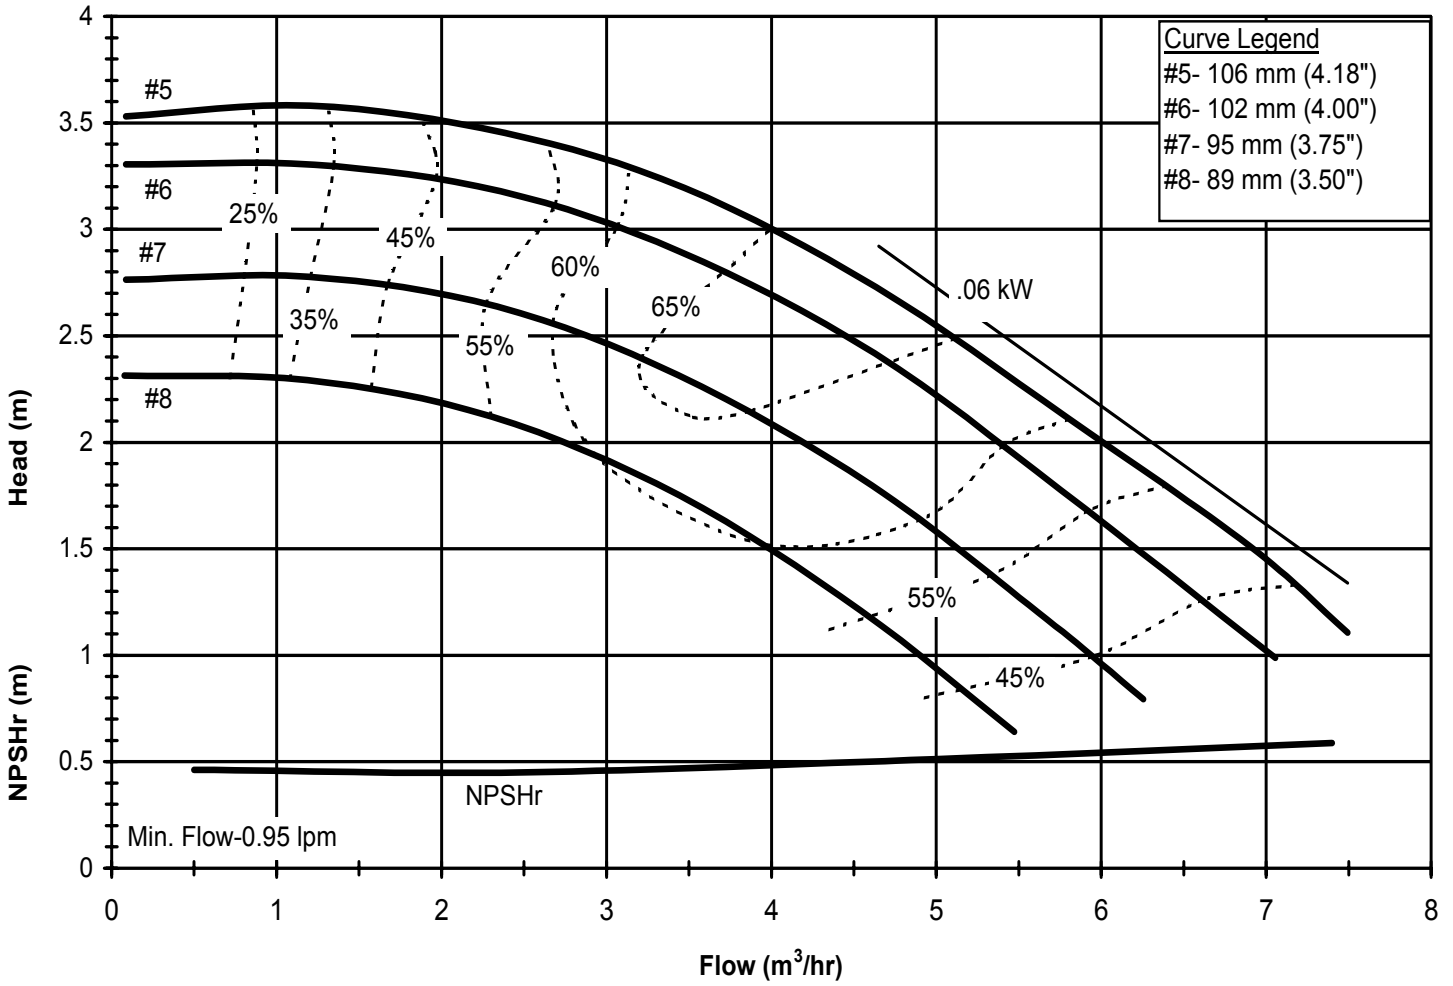

Model DB8
1450 rpm, 50 Hz
Suction: 1 1/2" FNPT
Discharge: 1" MNPT

DB850
6020 REV 0