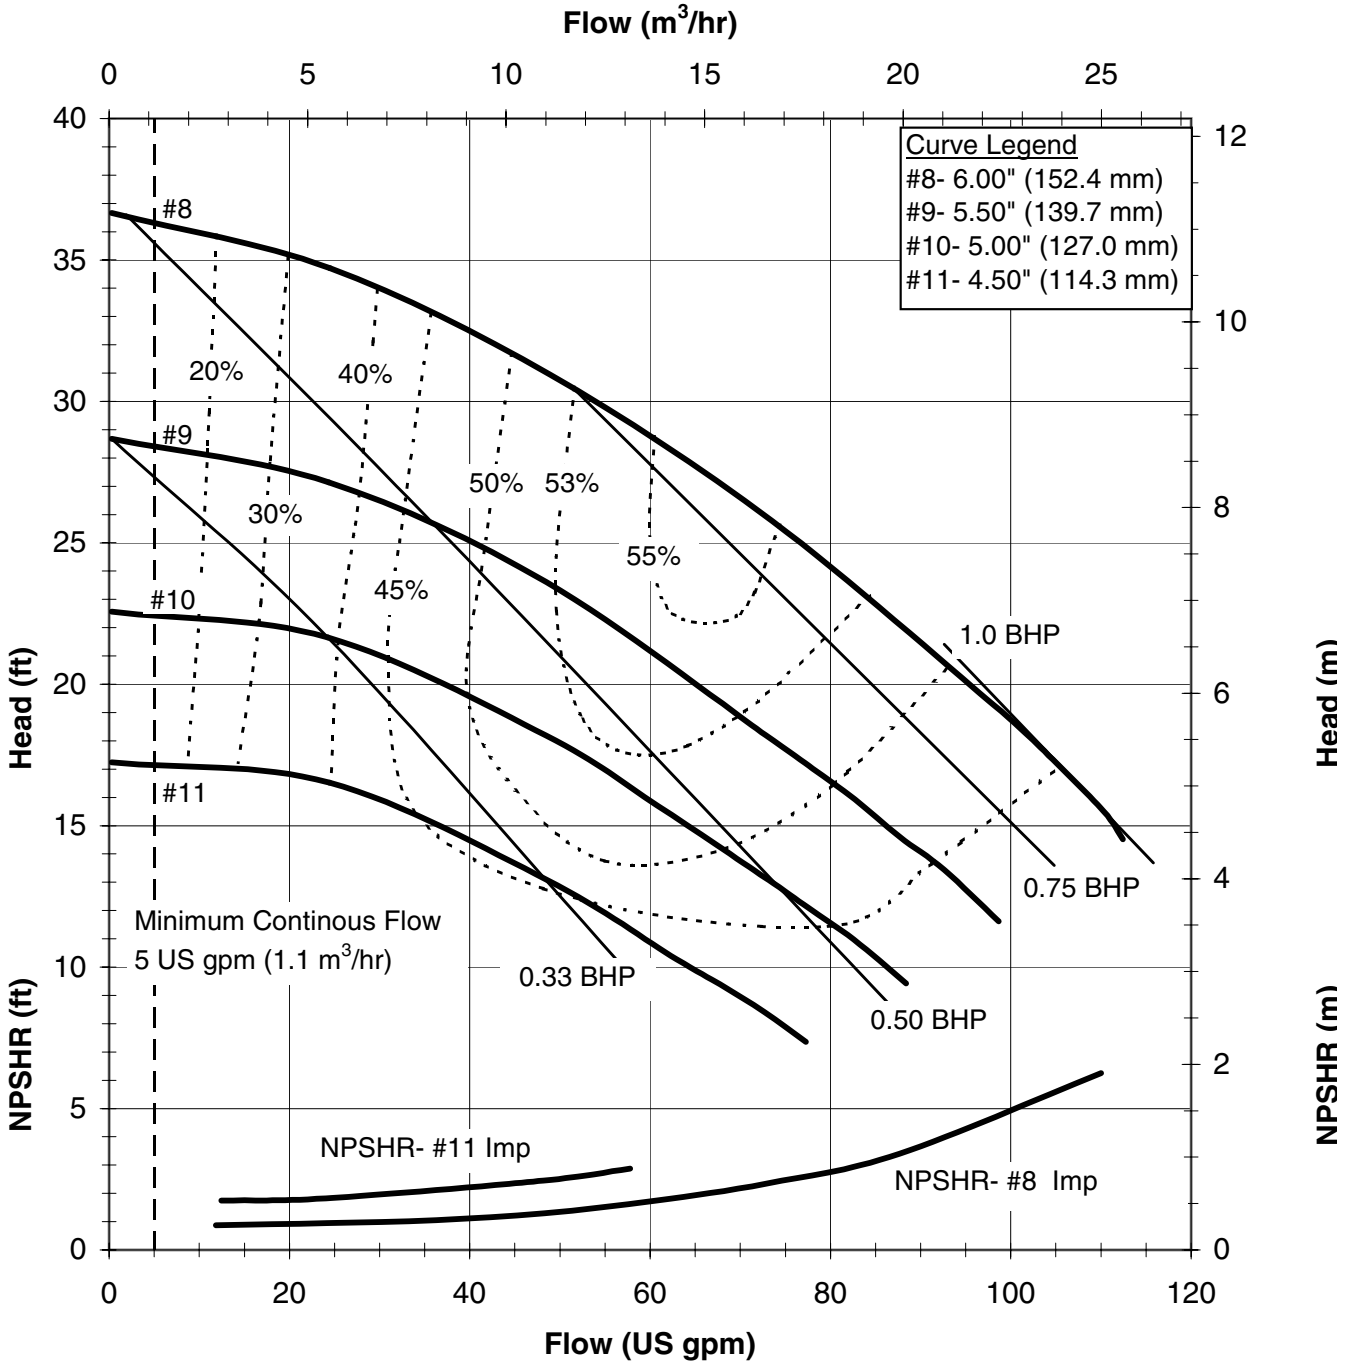

DB 22604C  
 6029 REV0

Model DB22 - Closed Impeller  
 2900 rpm, 50 Hz  
 Suction: 2" FNPT  
 Discharge: 2" MNPT

DB 22502C  
 6030 REV0

Model DB22 - Closed Impeller  
 1450 rpm, 50 Hz  
 Suction: 2" FNPT  
 Discharge: 2" MNPT

DB 22504C  
 6031 REVO

Model DB22 - Open Impeller  
 3450 rpm, 60 Hz  
 Suction: 2" FNPT  
 Discharge: 2" MNPT

DB226020  
 6032 REV 0

Model DB22 - Open Impeller  
 1725 rpm, 60 Hz  
 Suction: 2" FNPT  
 Discharge: 2" MNPT