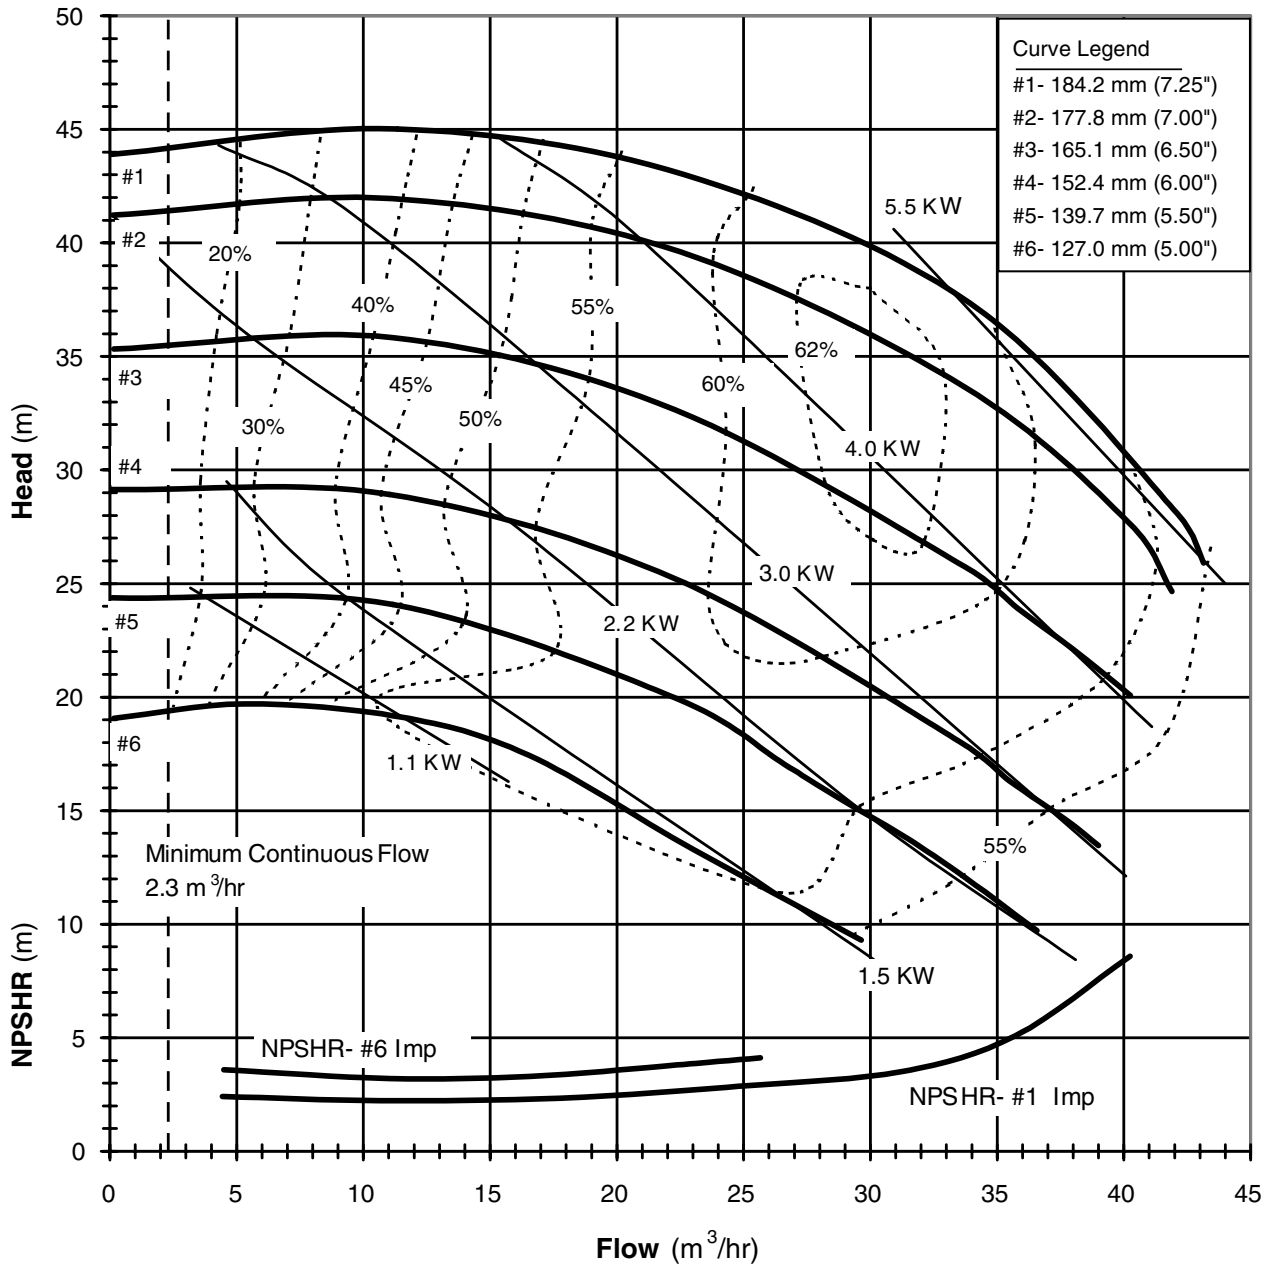

Model DB22 - Closed Impeller
2900 rpm, 50 Hz
Suction: 2" FNPT
Discharge: 2" MNPT

DB 22502C
6030 REV0