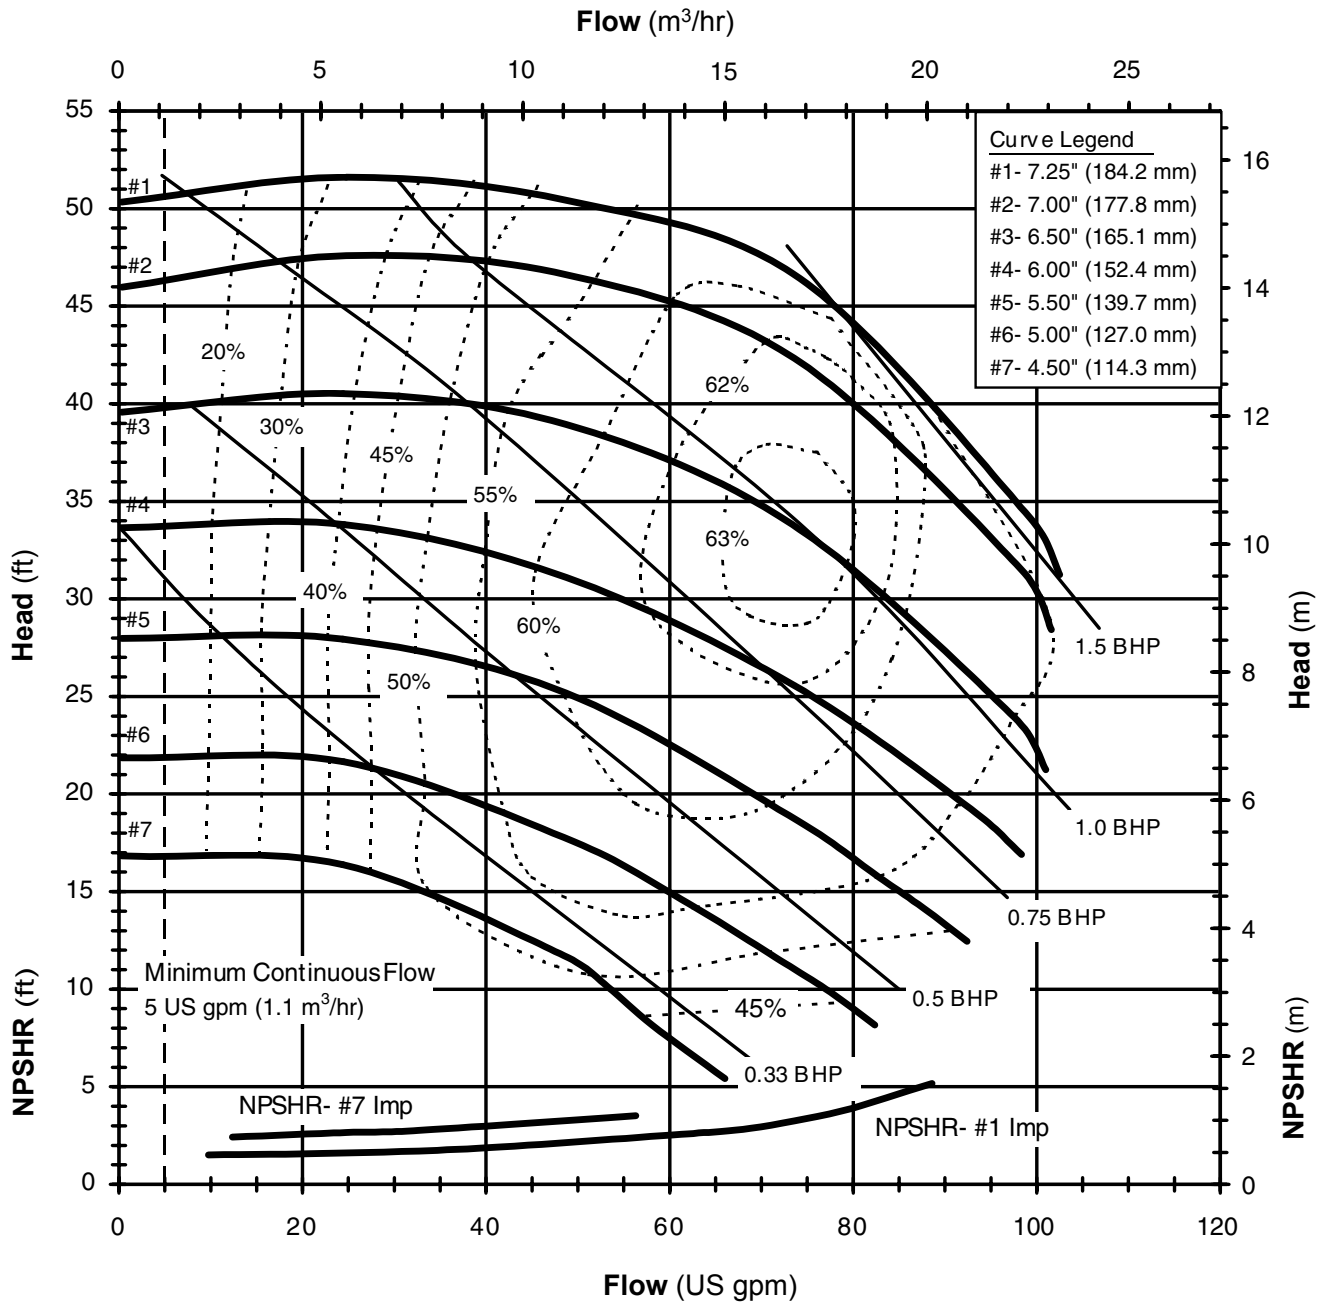

Model DB22 - Closed Impeller
1725 rpm, 60 Hz
Suction: 2" FNPT
Discharge: 2" MNPT

DB 22604C
6029 REV0