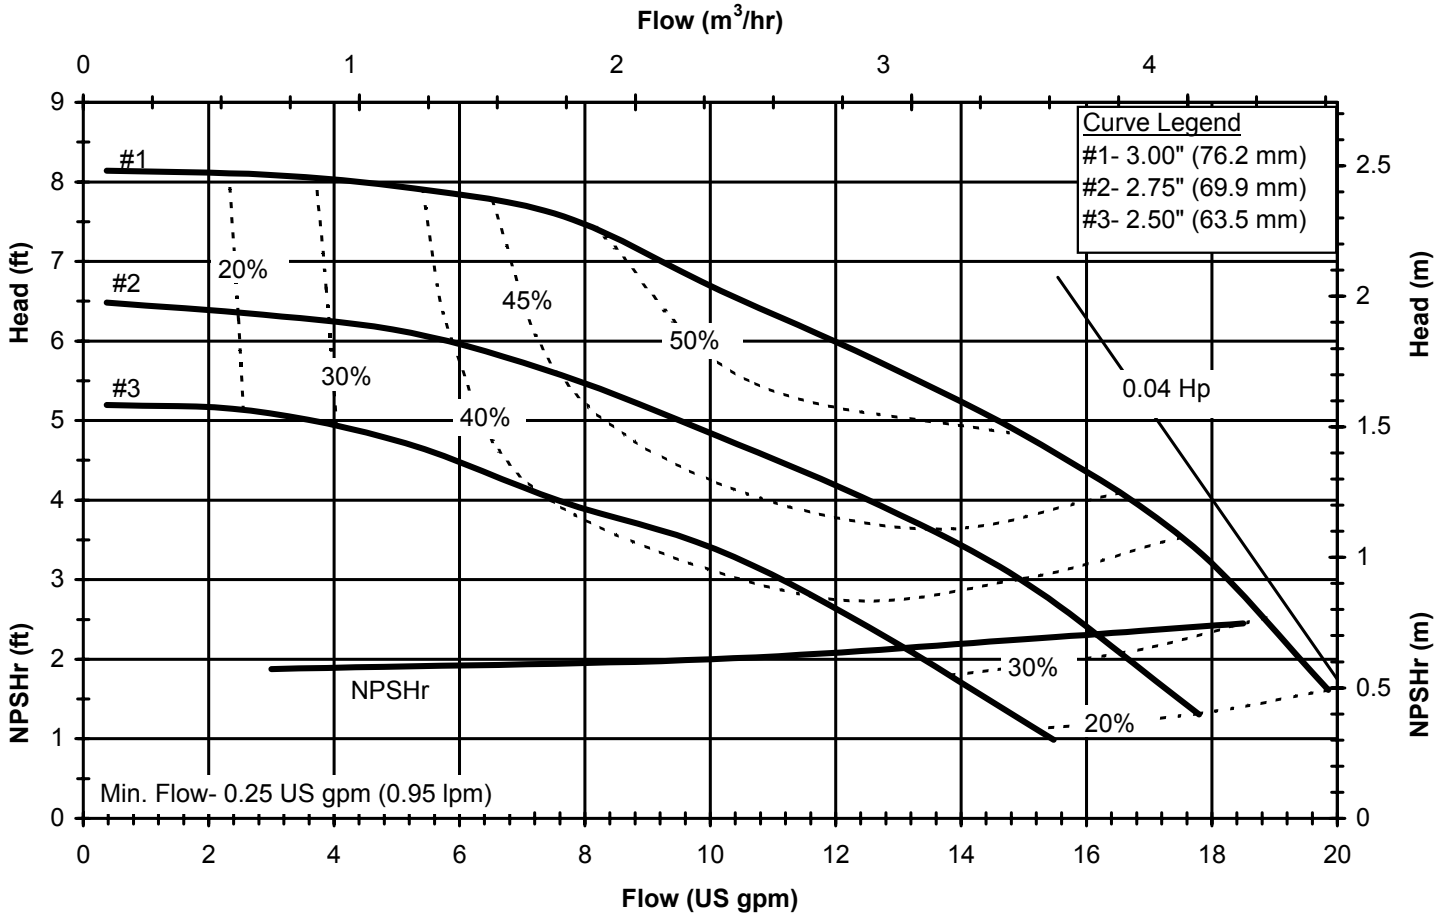

Model DB5.5  
2900 rpm, 50 Hz  
Suction: 1" FNPT  
Discharge: 3/4" MNPT

Model DB6  
 3450 rpm, 60 Hz  
 Suction: 1" FNPT  
 Discharge: 1" MNPT

DB660  
 6025 REV 0

Model DB6  
 1725 rpm, 60 Hz  
 Suction: 1" FNPT  
 Discharge: 1" MNPT