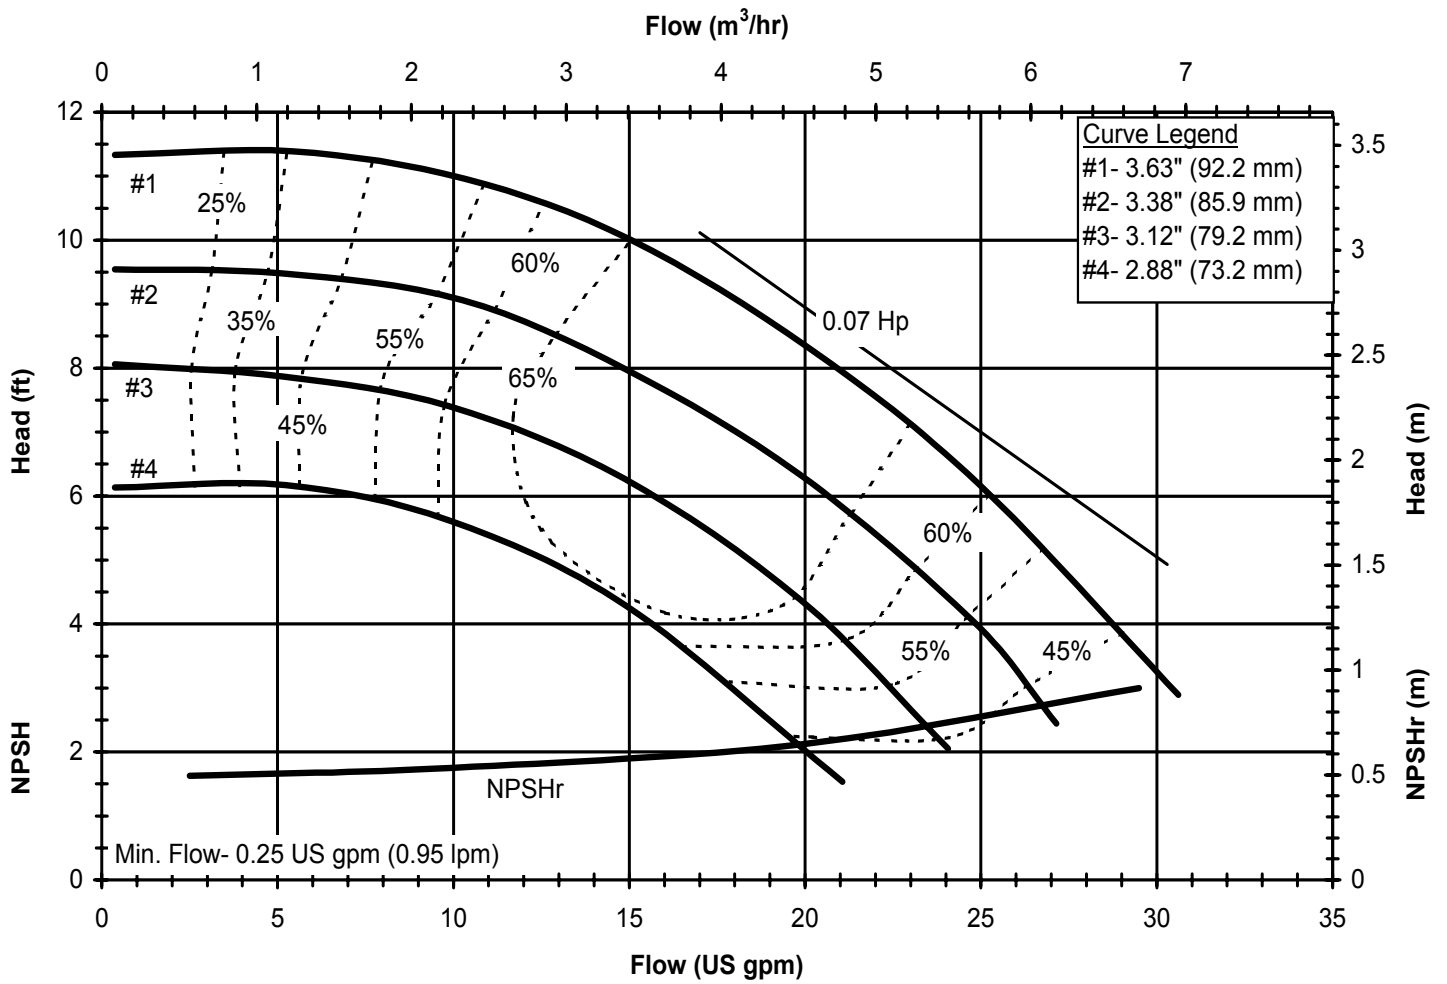

Model DB8
1725 rpm, 60 Hz
Suction: 1 1/2" FNPT
Discharge: 1" MNPT

DB860
6019 REV 0