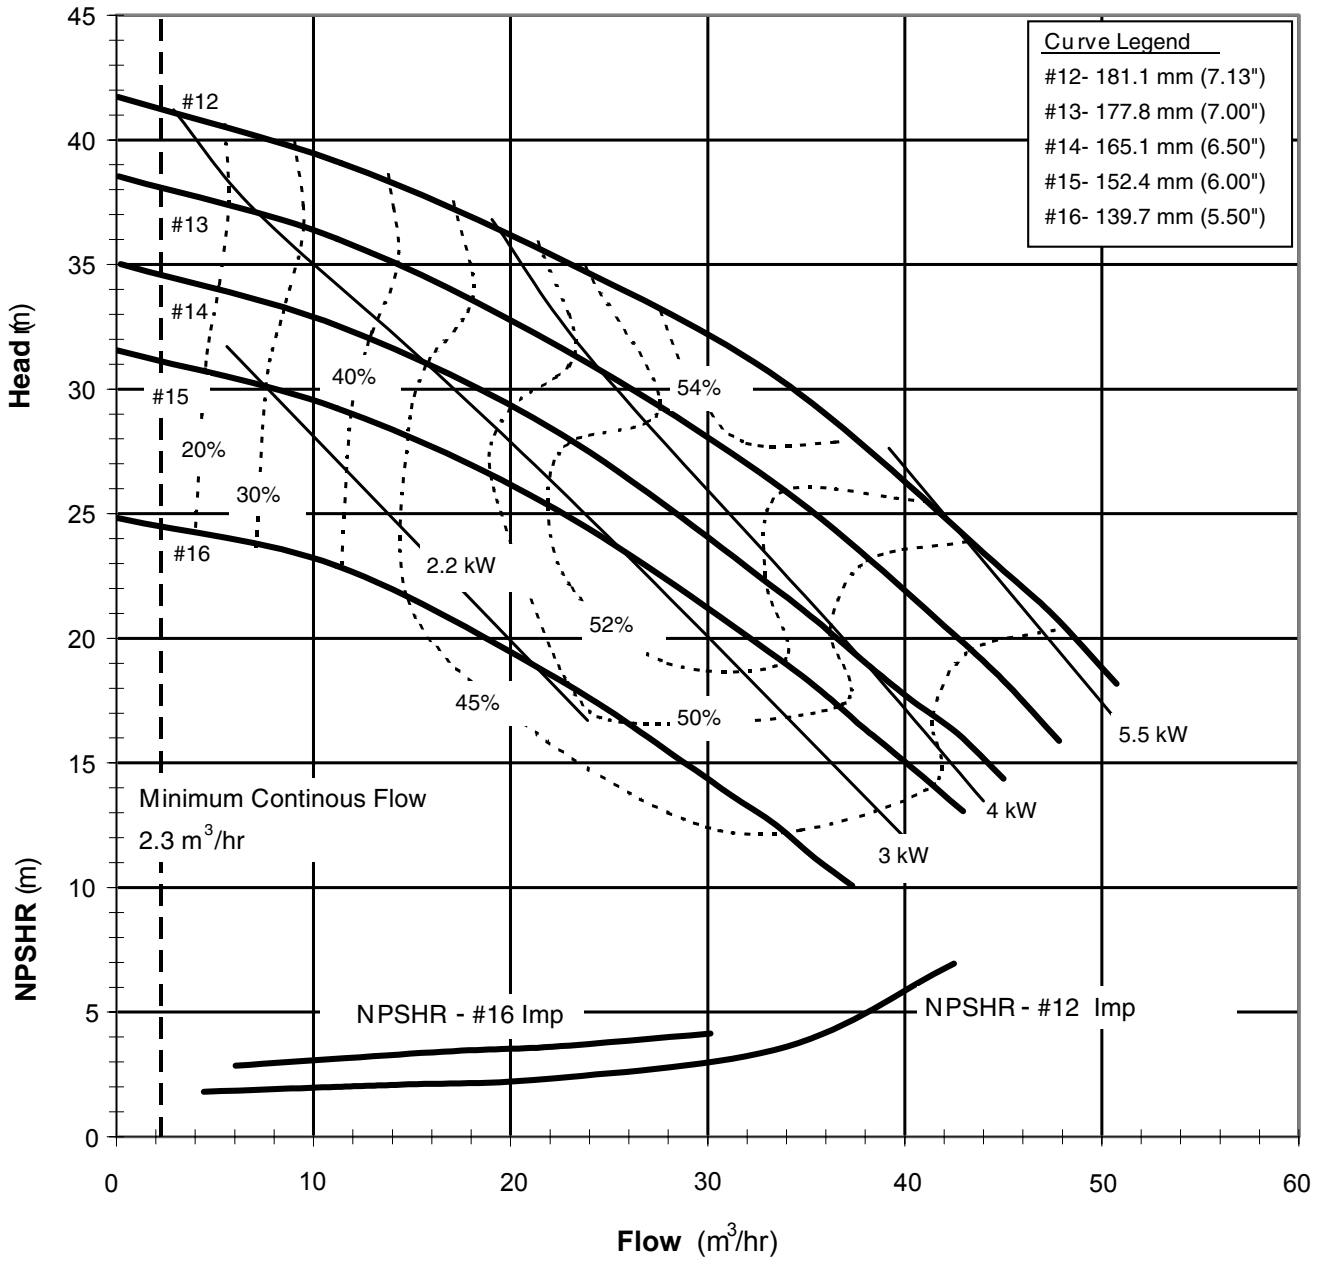

Model DB22 - Open Impeller
2900 rpm, 50 Hz
Suction: 2" FNPT
Discharge: 2" MNPT

DB225020
6034 REV 0