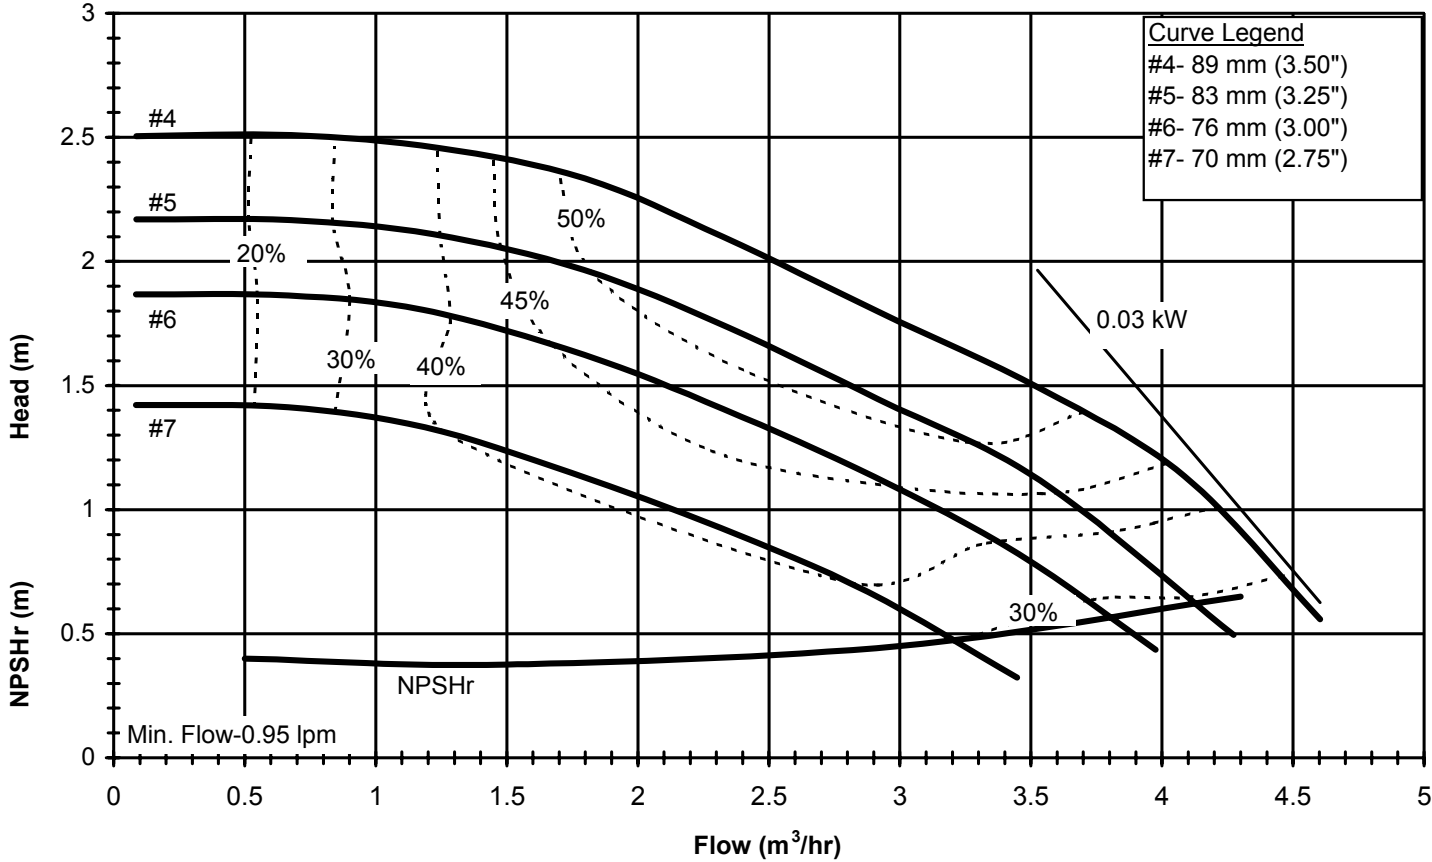

Model DB6
1450 rpm, 50 Hz
Suction: 1" FNPT
Discharge: 1" MNPT

DB650
6026 REV 0