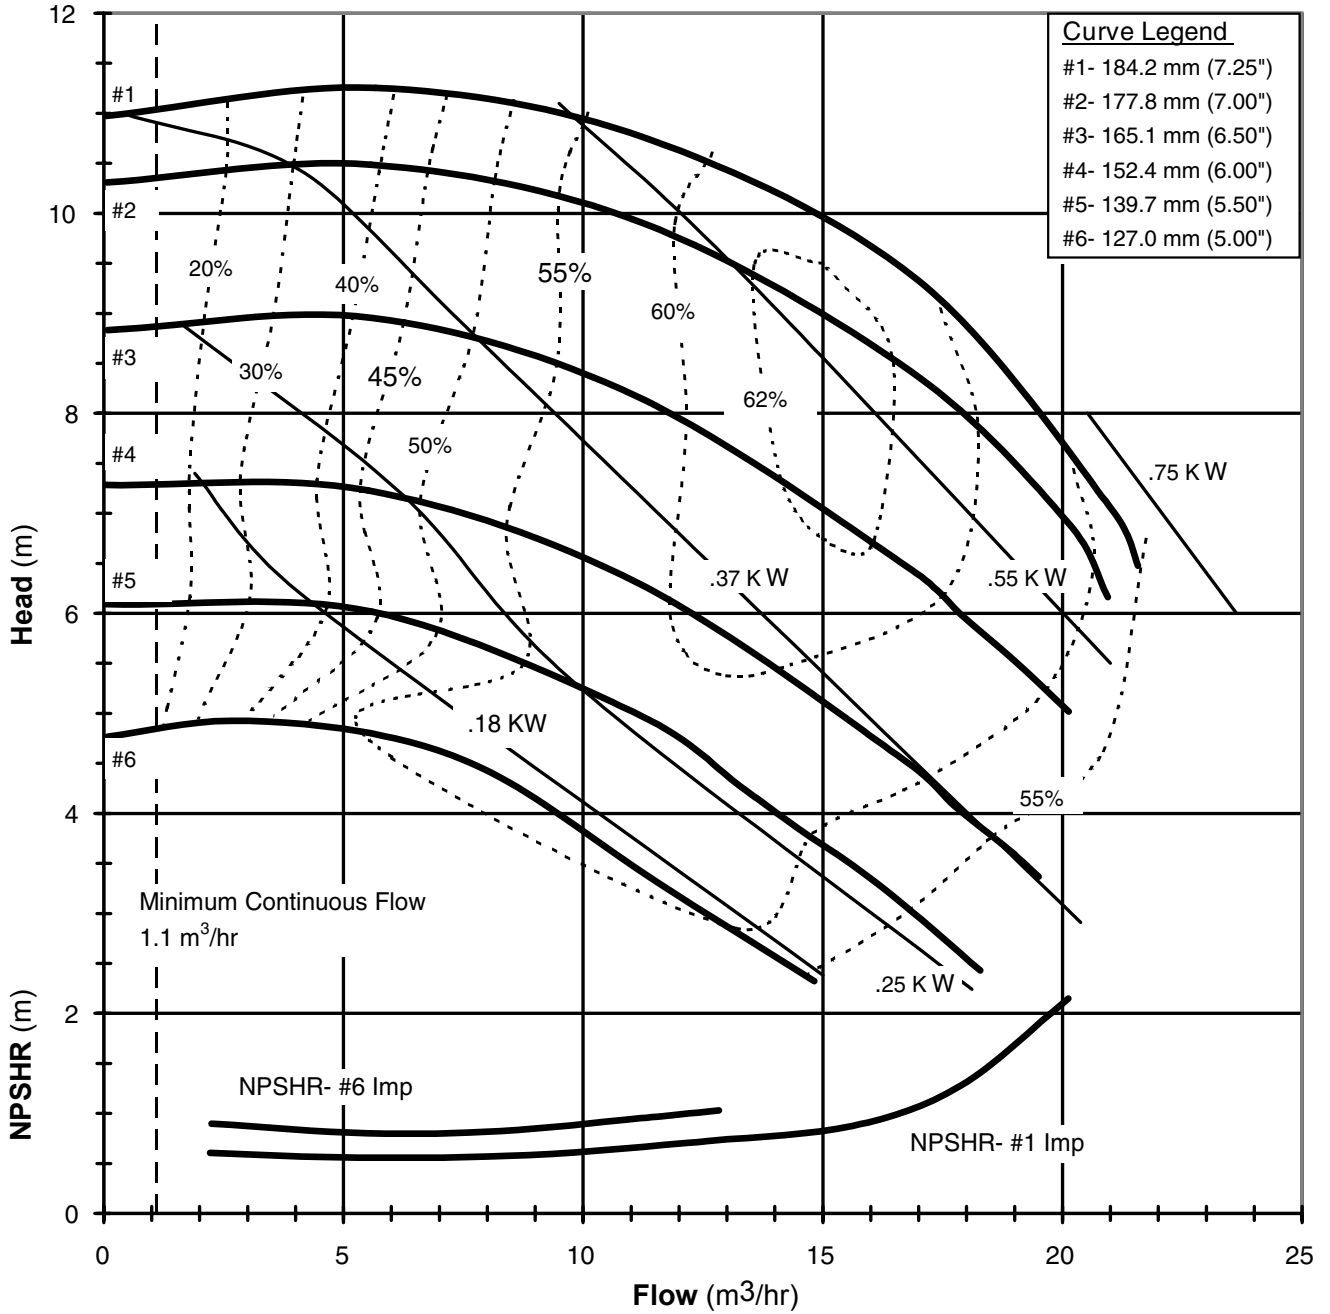

DB 22604C  
 6029 REV0

Model DB22 - Closed Impeller  
 2900 rpm, 50 Hz  
 Suction: 2" FNPT  
 Discharge: 2" MNPT

DB 22502C  
 6030 REV0

Model DB22 - Closed Impeller  
 1450 rpm, 50 Hz  
 Suction: 2" FNPT  
 Discharge: 2" MNPT

DB 22504C  
 6031 REVO

Model DB22 - Open Impeller  
 3450 rpm, 60 Hz  
 Suction: 2" FNPT  
 Discharge: 2" MNPT

DB226020  
 6032 REV 0

Model DB22 - Open Impeller  
 1725 rpm, 60 Hz  
 Suction: 2" FNPT  
 Discharge: 2" MNPT