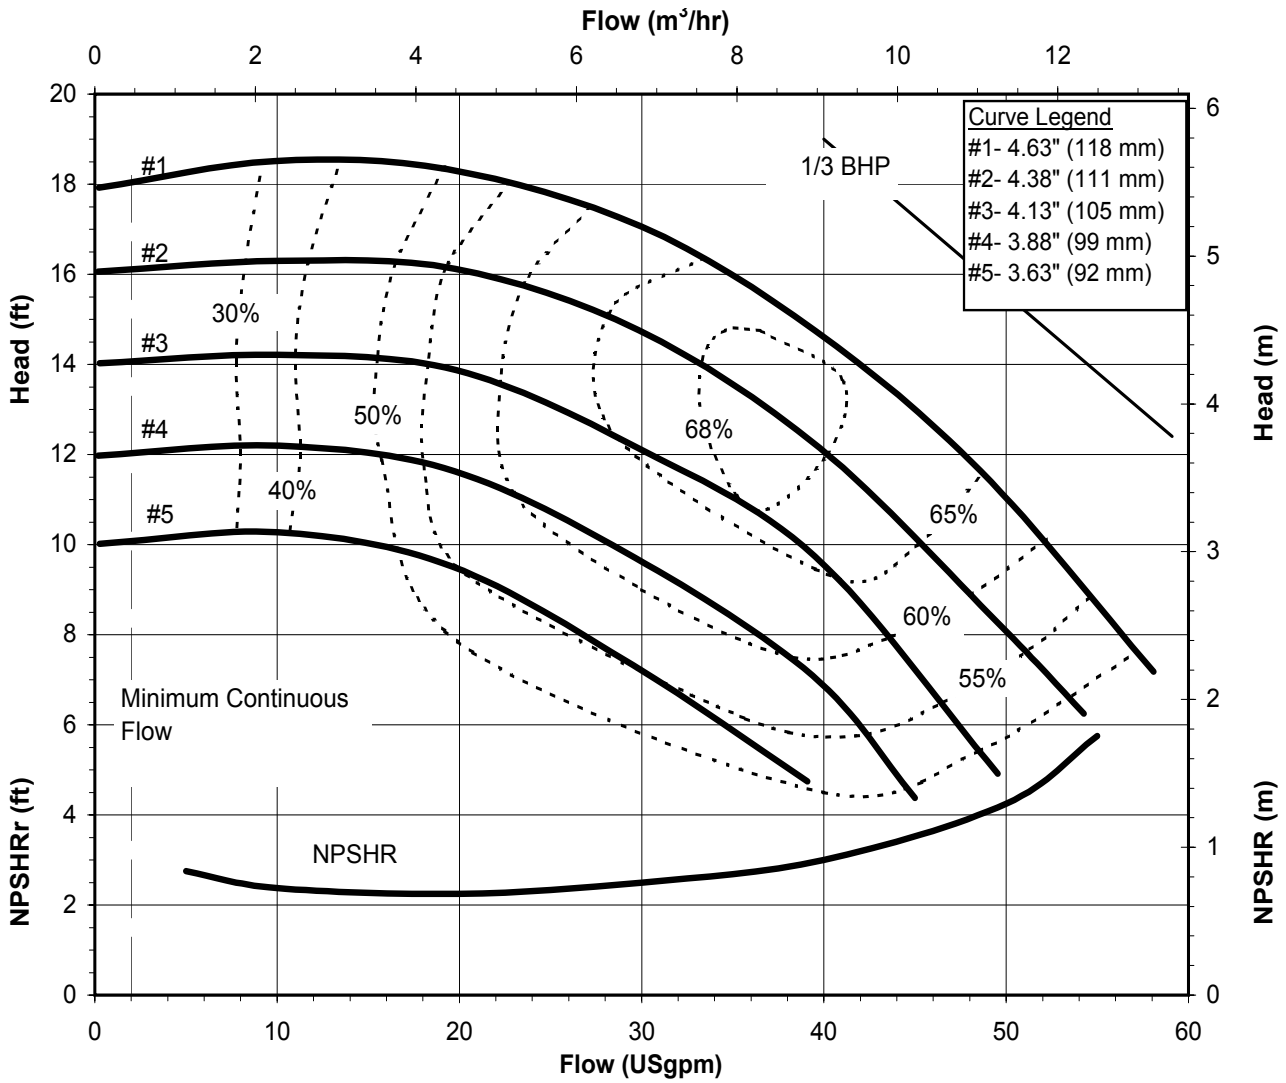

Model DB11
1725 rpm, 60 Hz
Suction: 2" FNPT
Discharge: 1 1/2" MNPT

DB1160
6001 Rev 0