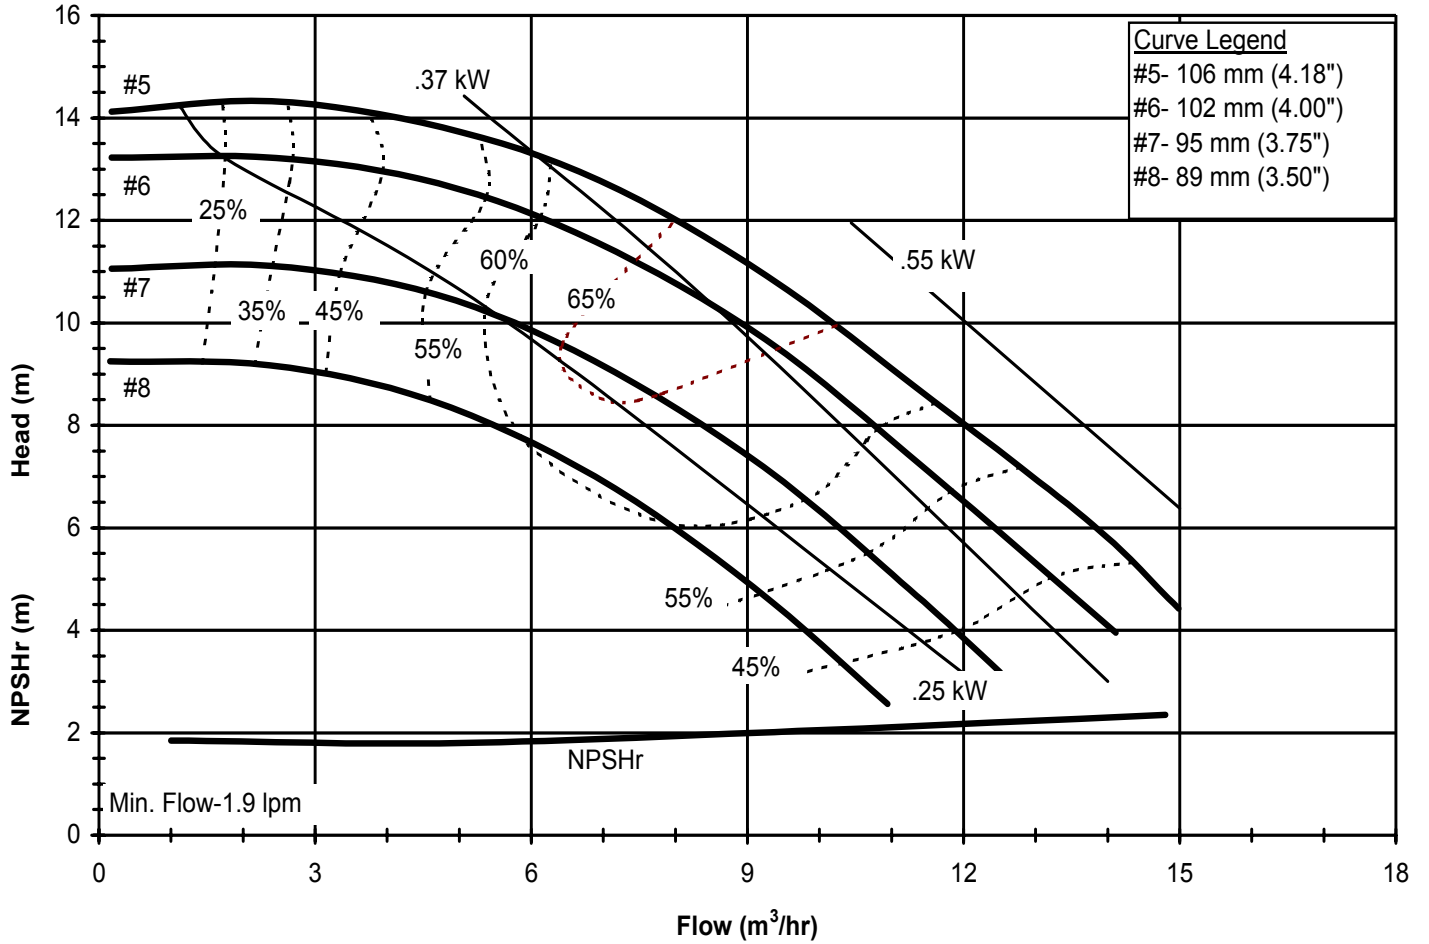

Model DB8  
 3450 rpm, 60 Hz  
 Suction: 1 1/2" FNPT  
 Discharge: 1" MNPT

DB860  
 6019 REV 0

Model DB8  
 1725 rpm, 60 Hz  
 Suction: 1 1/2" FNPT  
 Discharge: 1" MNPT

DB860  
 6019 REV 0

Model DB8  
 2900 rpm, 50 Hz  
 Suction: 1 1/2" FNPT  
 Discharge: 1" MNPT