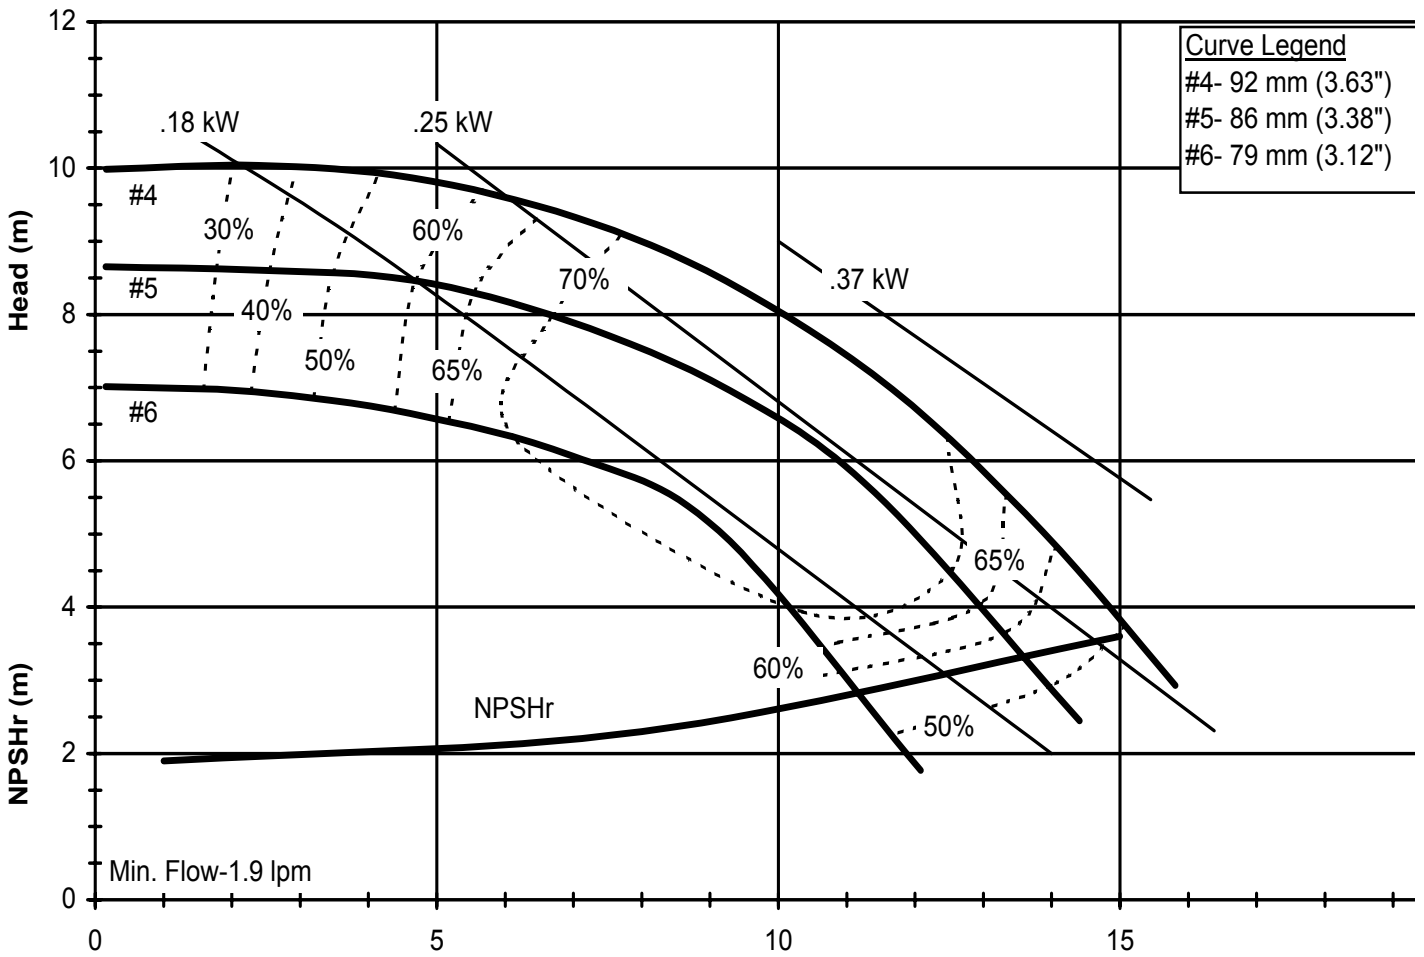

Model DB7
2900 rpm, 50 Hz
Suction: 1 1/2" FNPT
Discharge: 1 1/2" MNPT

DB750
6022 REV 0