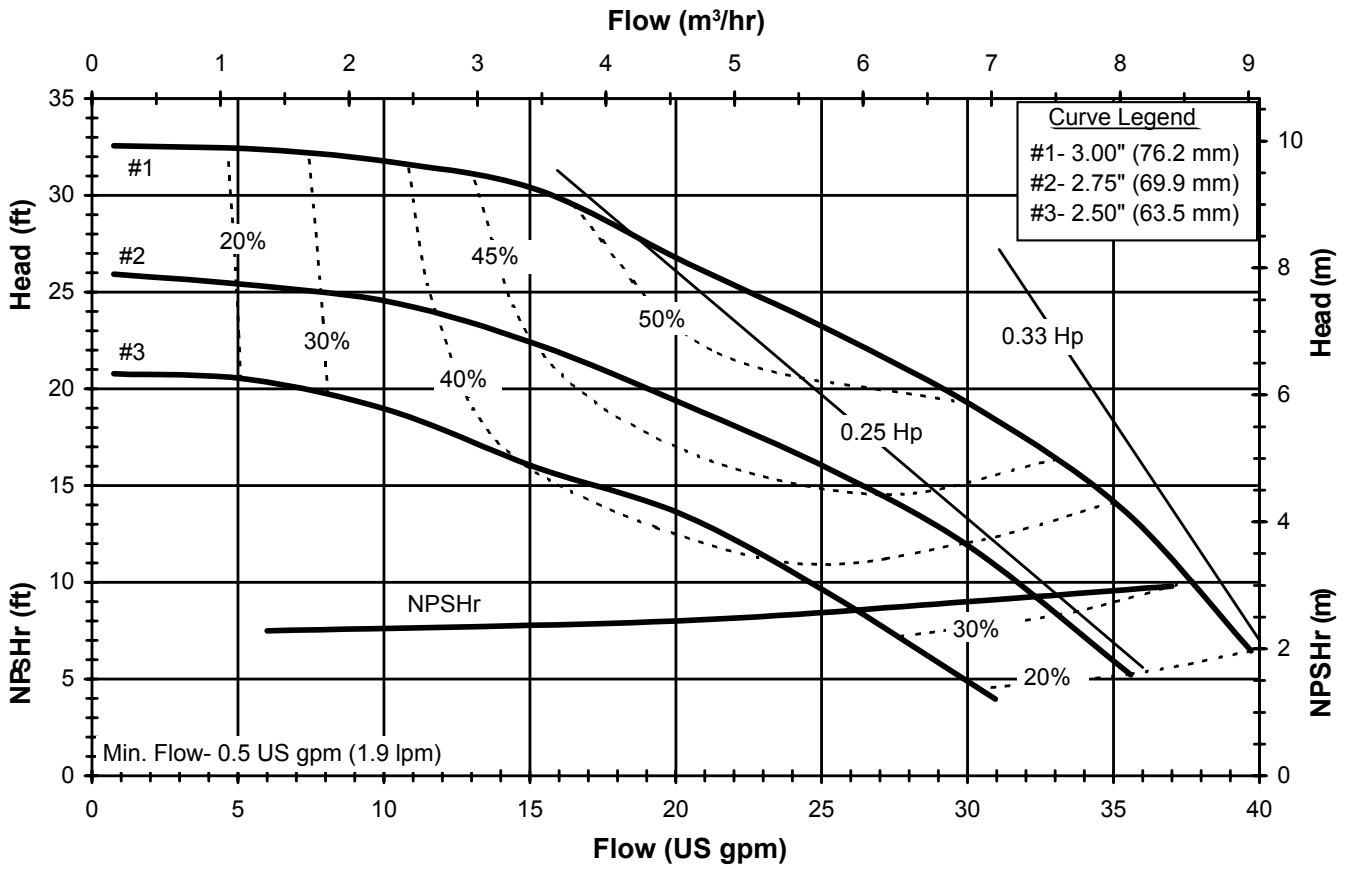

Model DB6
3450 rpm, 60 Hz
Suction: 1" FNPT
Discharge: 1" MNPT

DB660
6025 REV 0