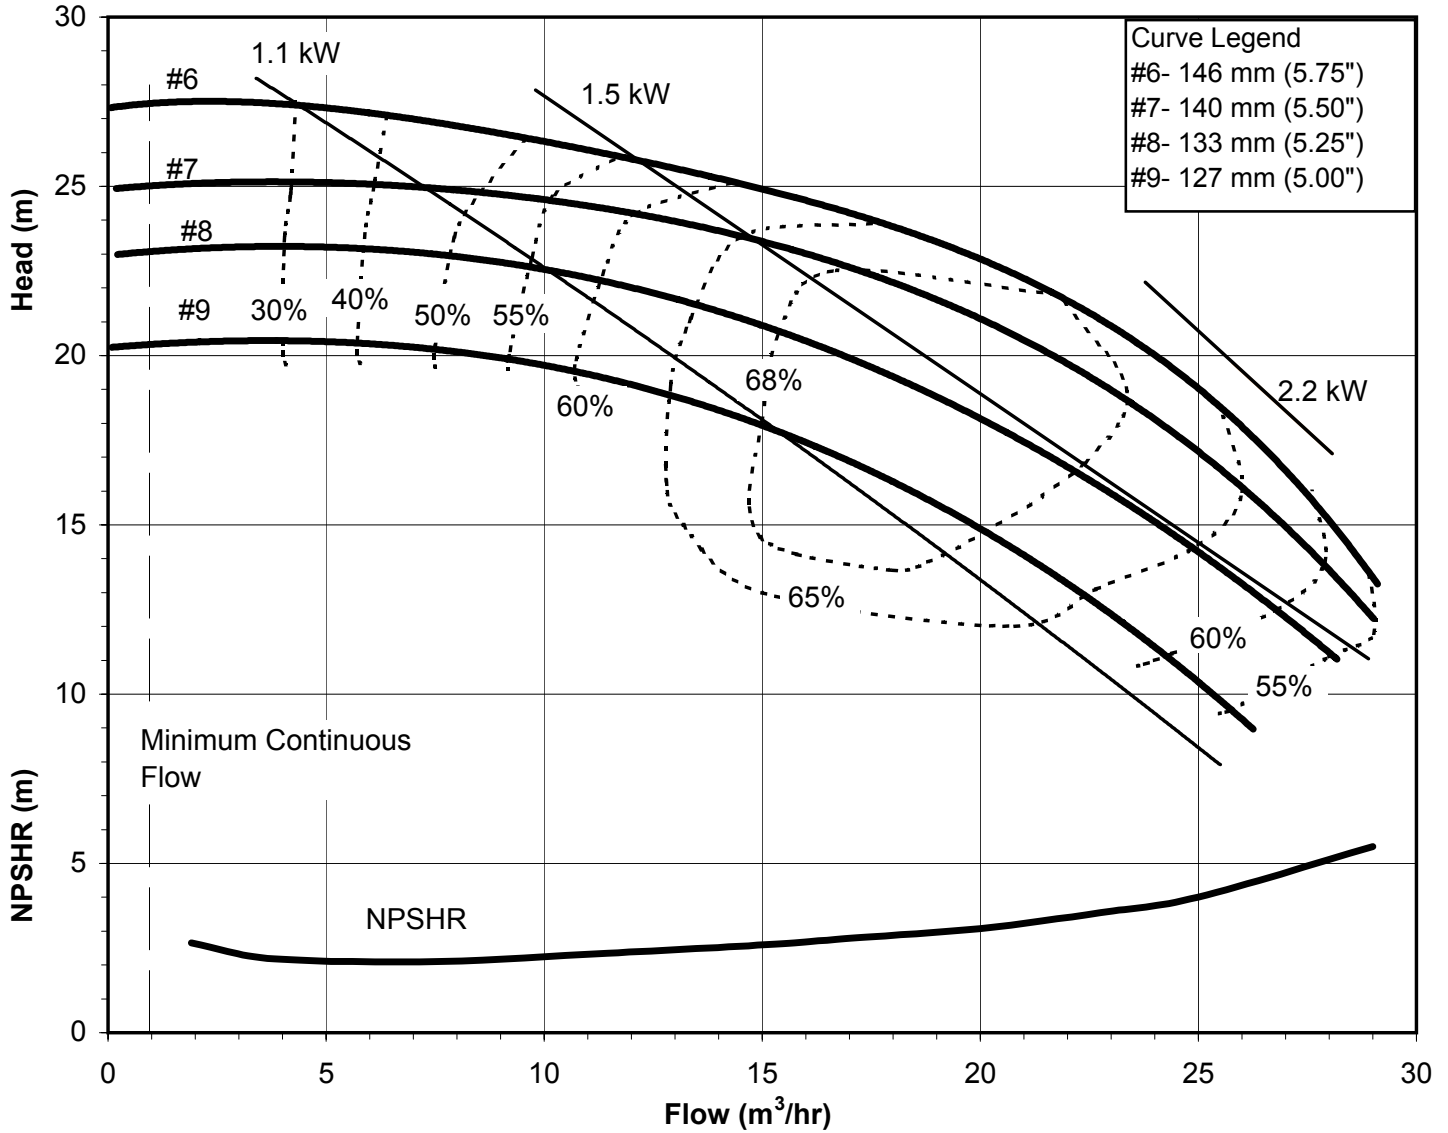

Model DB15
2900 rpm, 50 Hz
Suction: 2" FNPT
Discharge: 1 1/2" MNPT

DB 1550
6004 REVO