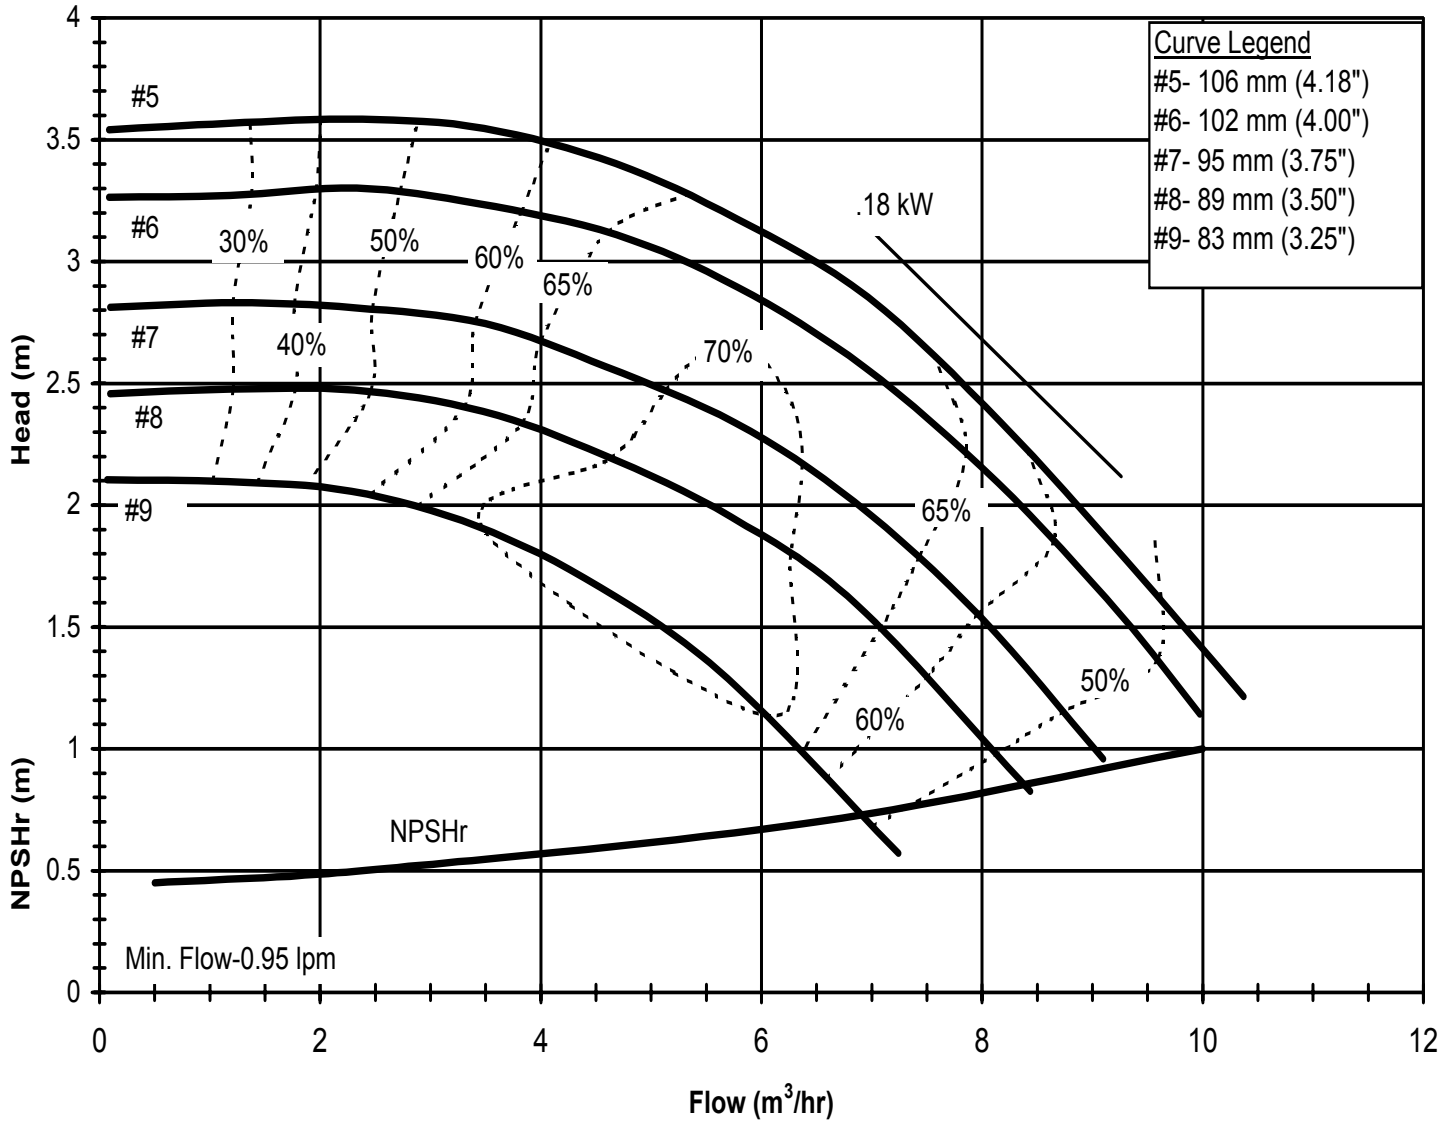

Model DB10
1450 rpm, 50 Hz
Suction: 1 1/2" FNPT
Discharge: 1 1/2" MNPT

DB1050
6018 REV 0