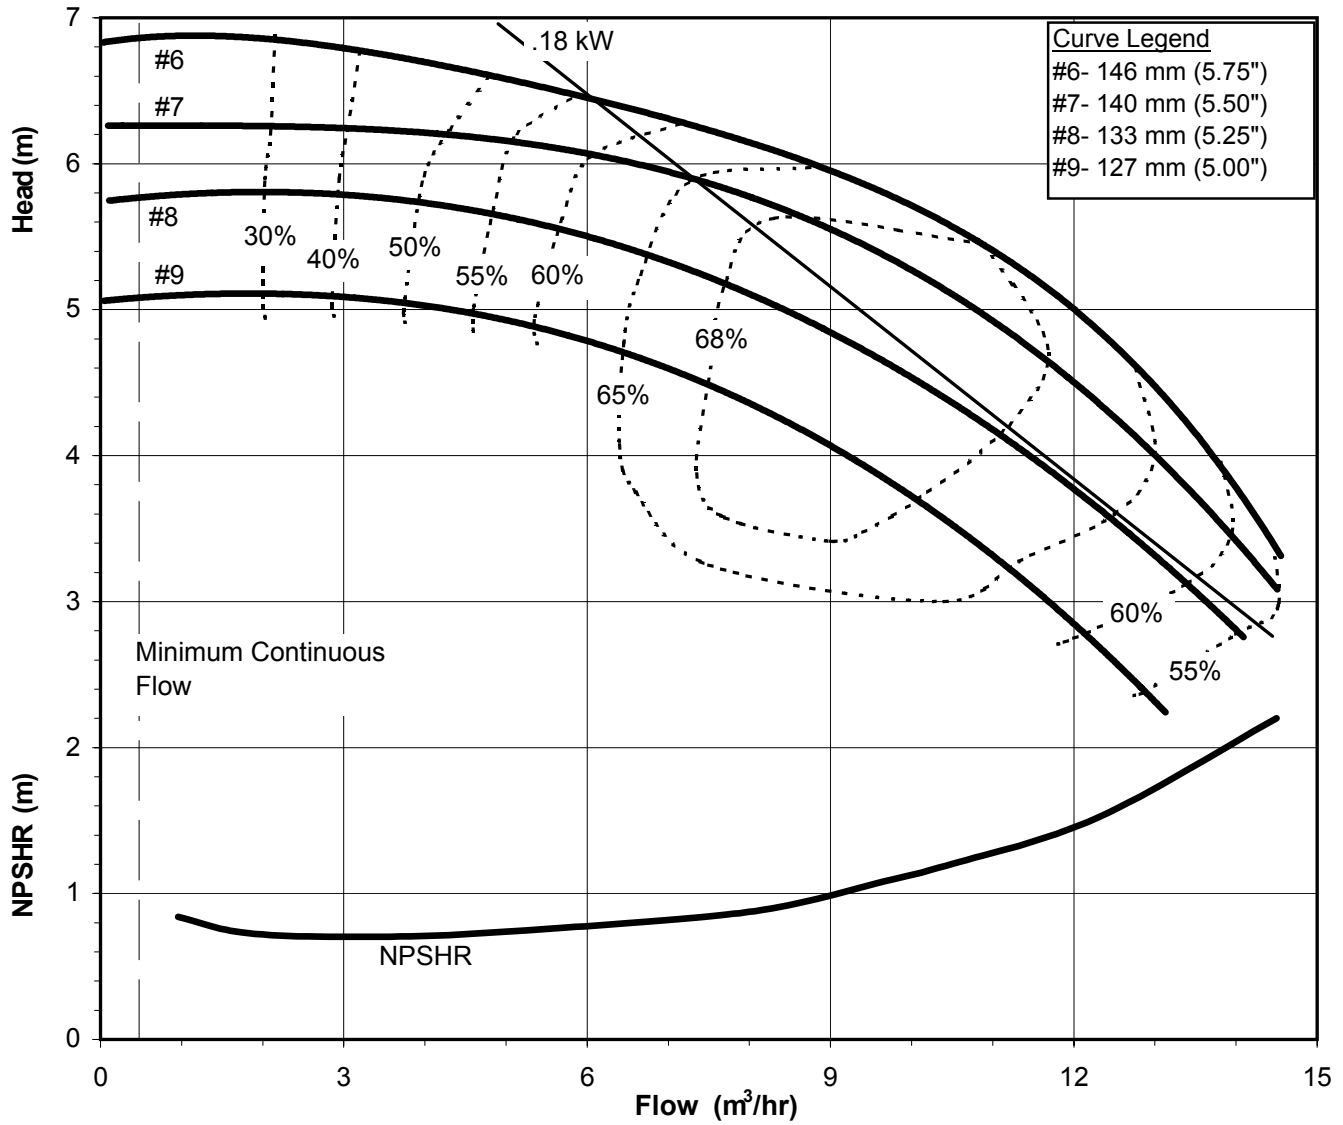

Model DB15  
 1725 rpm, 60 Hz  
 Suction: 2" FNPT  
 Discharge: 1 1/2" MNPT

DB1560  
 6003 Rev 0

Model DB15  
 2900 rpm, 50 Hz  
 Suction: 2" FNPT  
 Discharge: 1 1/2" MNPT

DB 1550  
 6004 REVO

Model DB15  
 1450 rpm, 50 Hz  
 Suction: 2" FNPT  
 Discharge: 1 1/2" MNPT