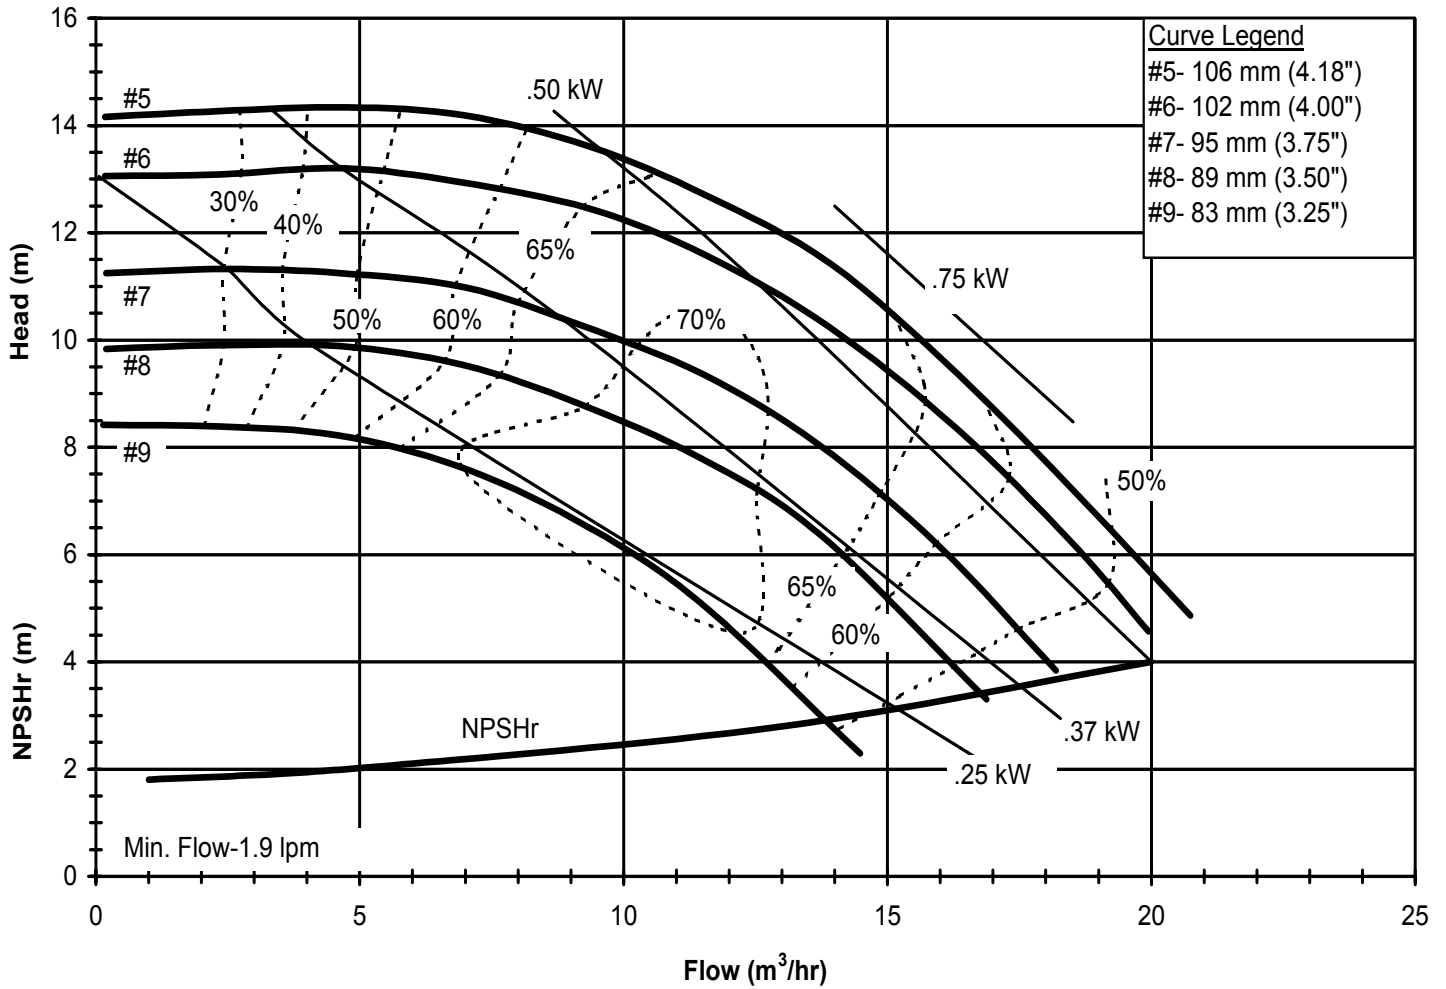

Model DB10
2900 rpm, 50 Hz
Suction: 1 1/2" FNPT
Discharge: 1 1/2" MNPT

DB1050
6018 REV 0