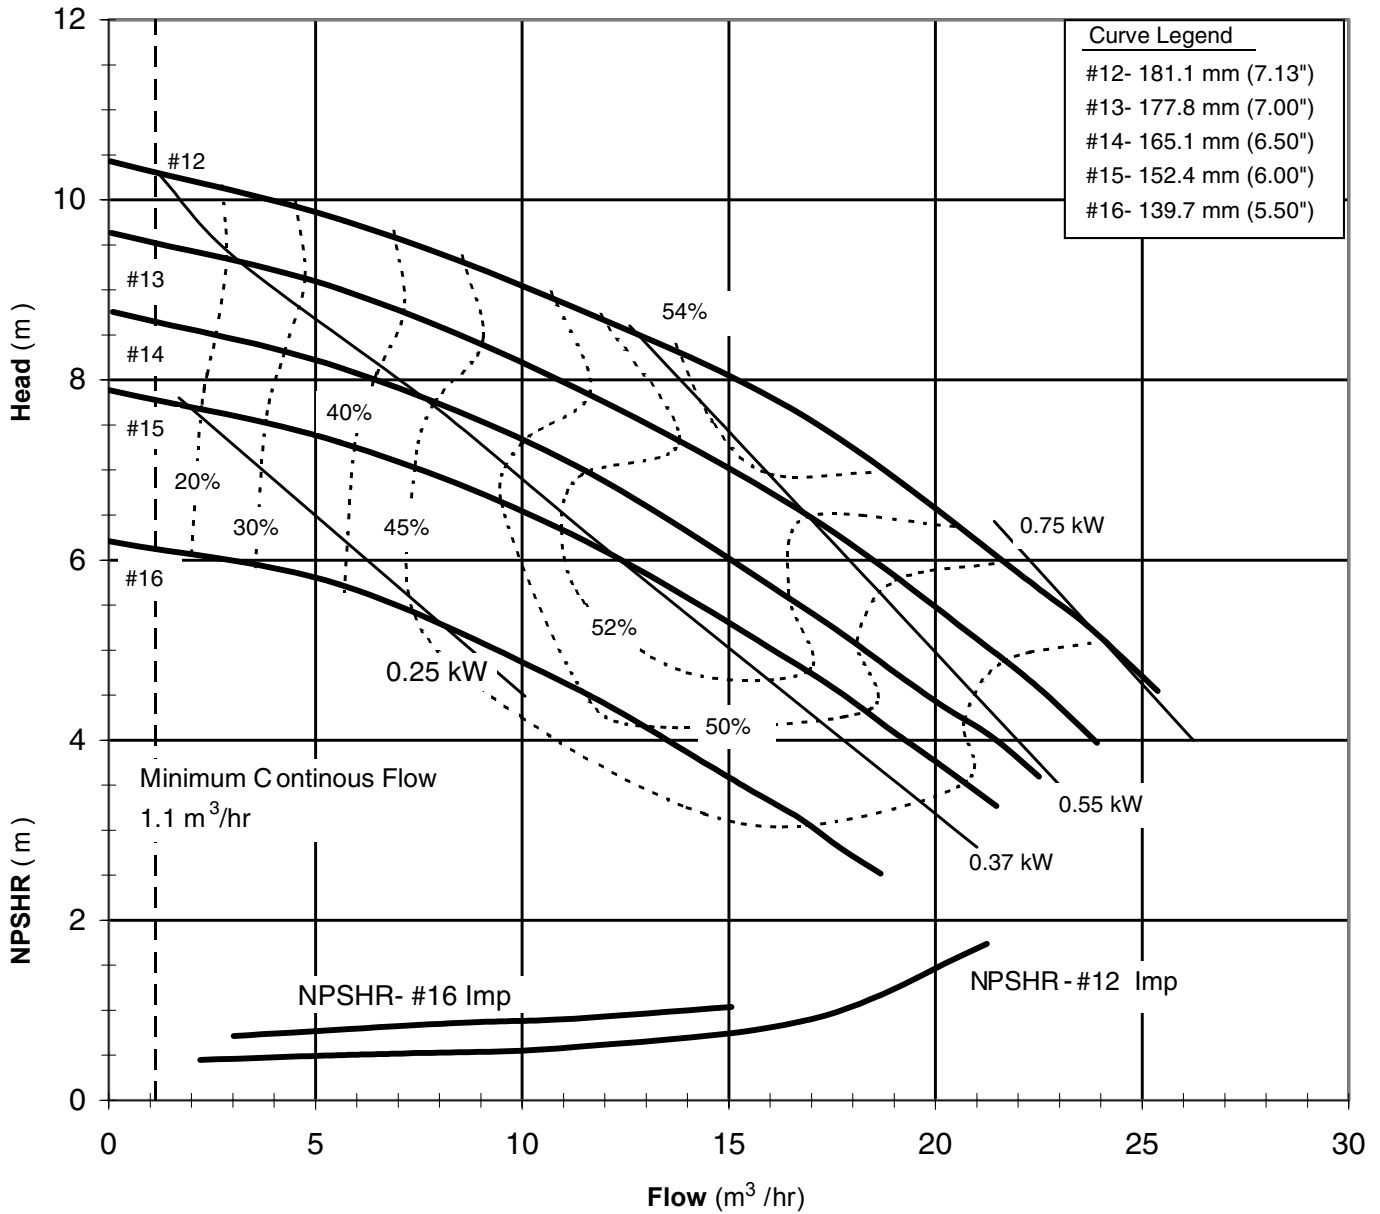

Model DB22 - Open Impeller
1450 rpm, 50 Hz
Suction: 2" FNPT
Discharge: 2" MNPT

DB225040
6035 REV 0