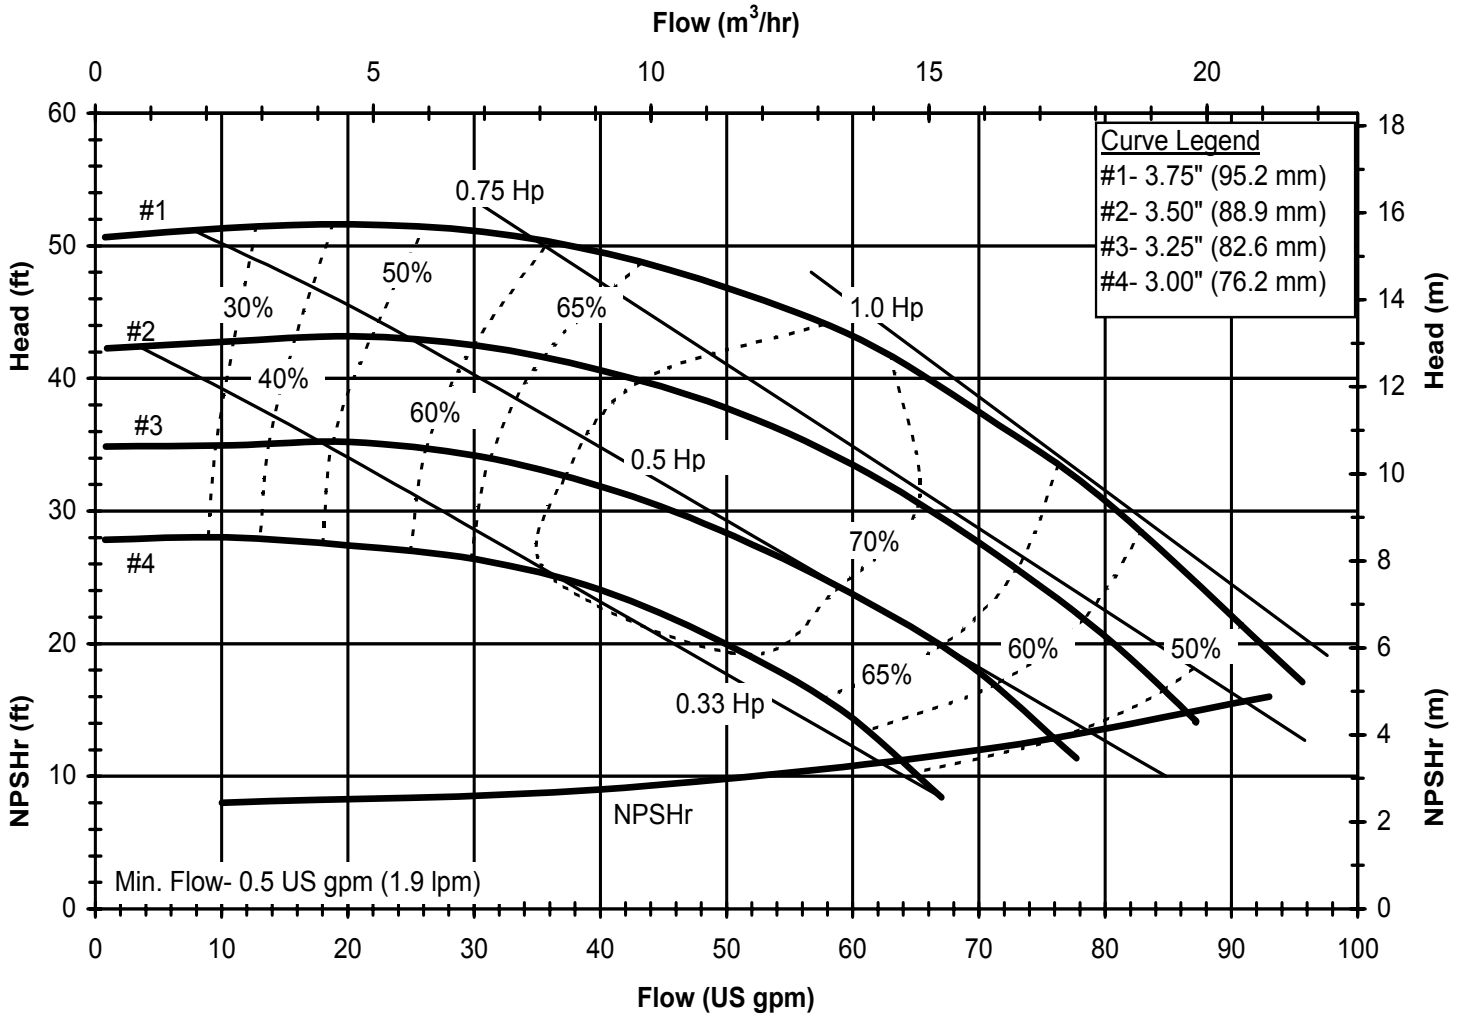

Model DB10
3450 rpm, 60 Hz
Suction: 1 1/2" FNPT
Discharge: 1 1/2" MNPT

DB1060
6017 REV0