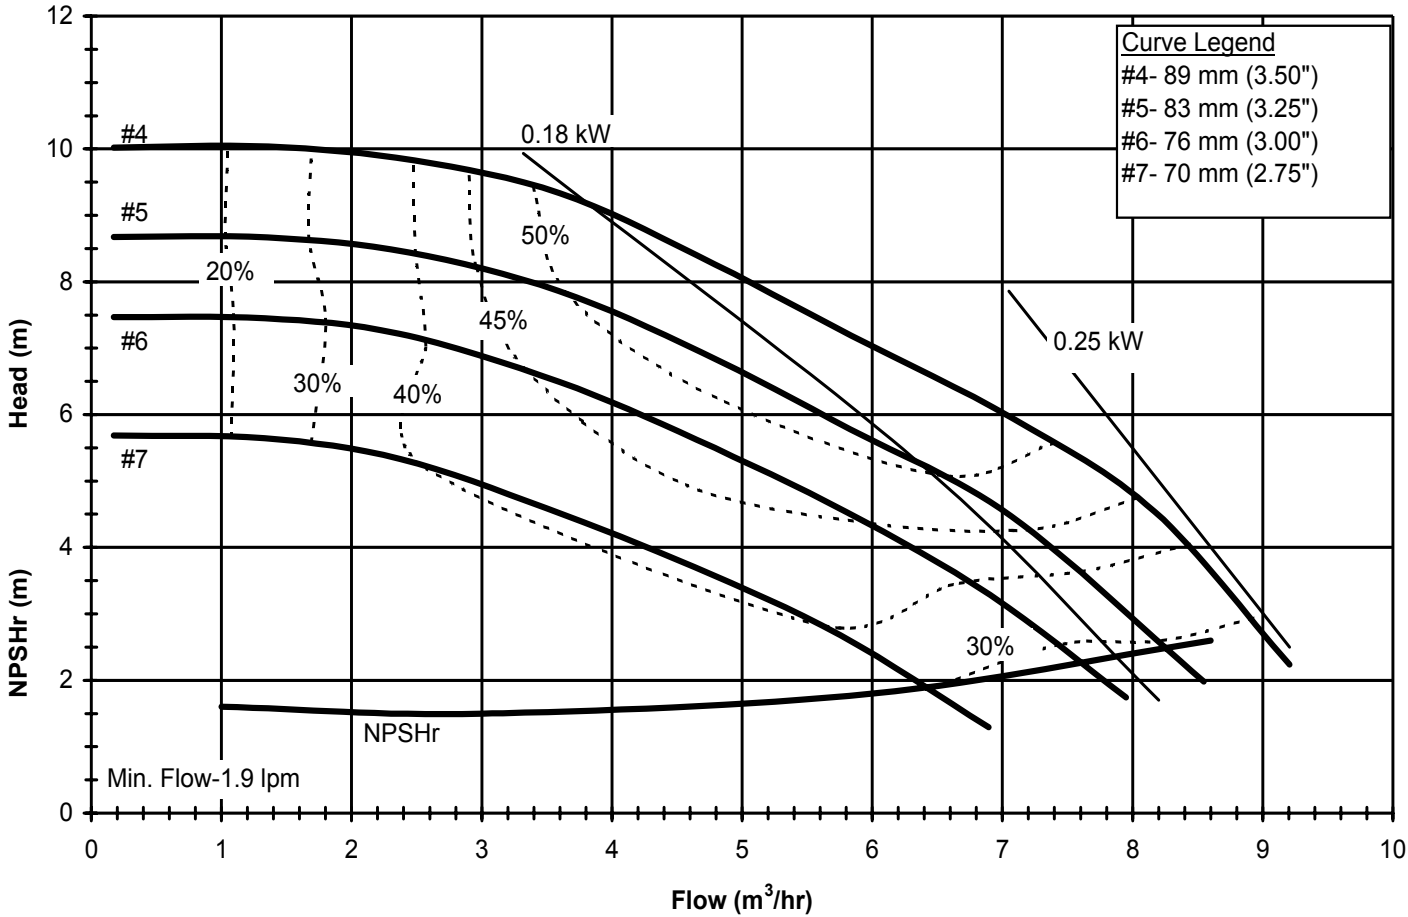

Model DB6
2900 rpm, 50 Hz
Suction: 1" FNPT
Discharge: 1" MNPT

DB650
6026 REV 0