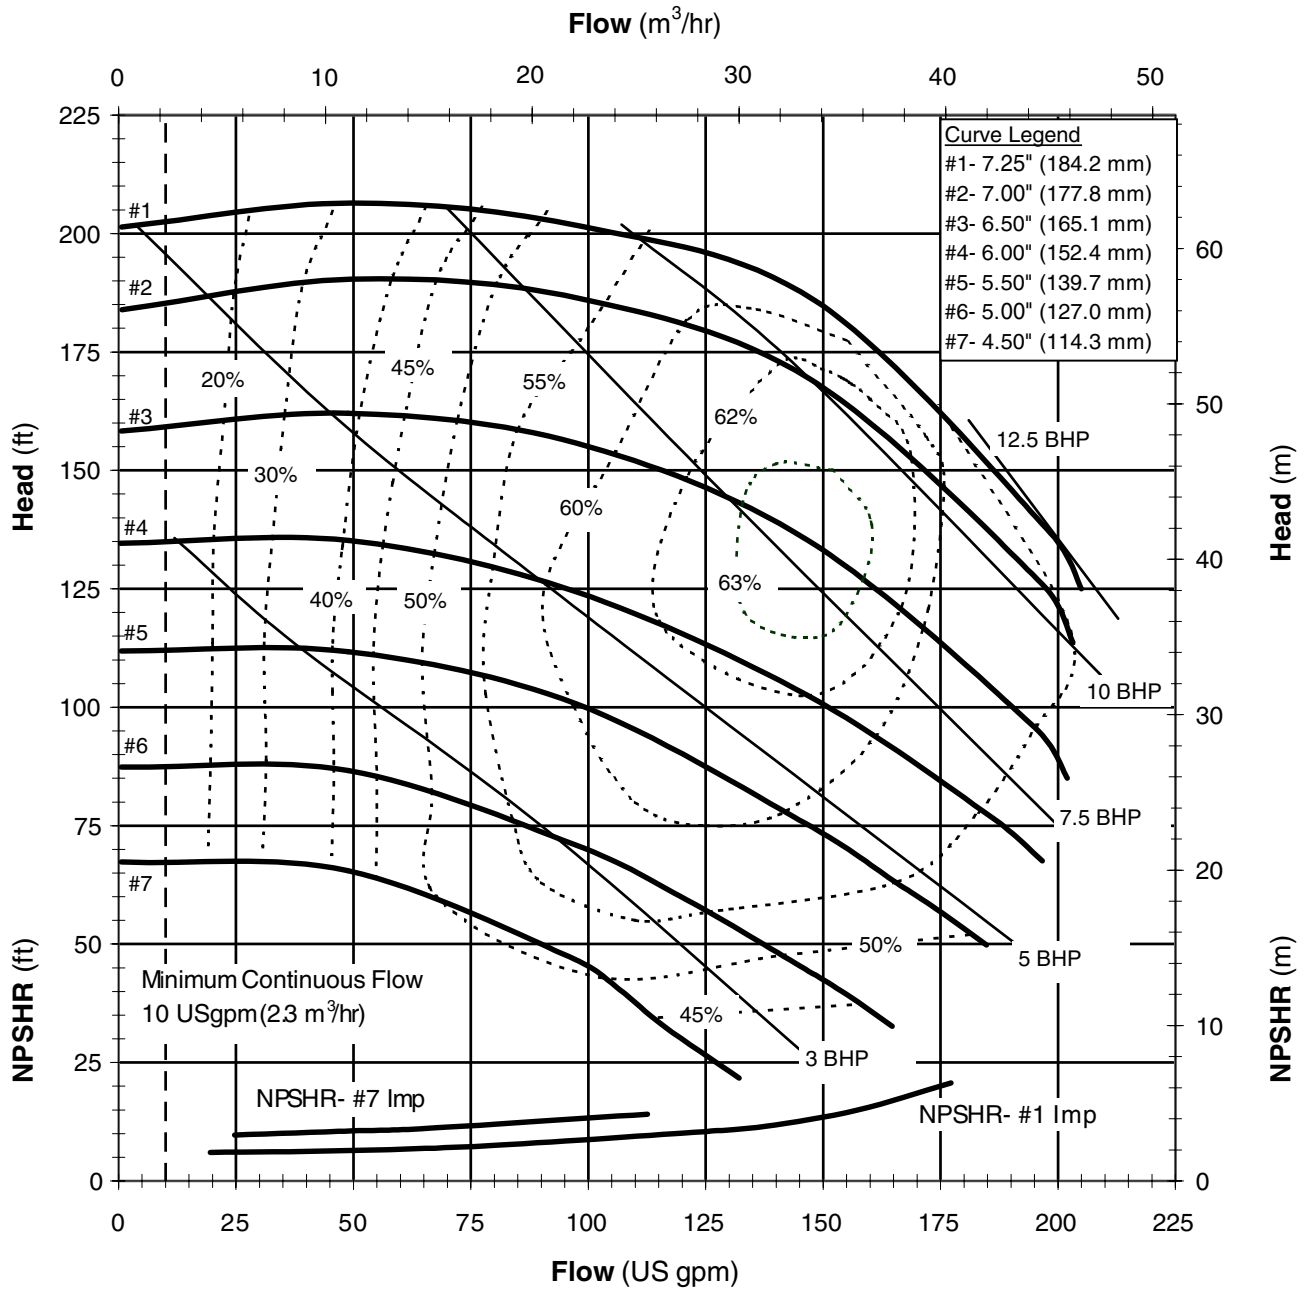

Model DB22- Closed Impeller
3450 rpm, 60 Hz
Suction: 2" FNPT
Discharge: 2" MNPT

DB 22602C
6028 REV0