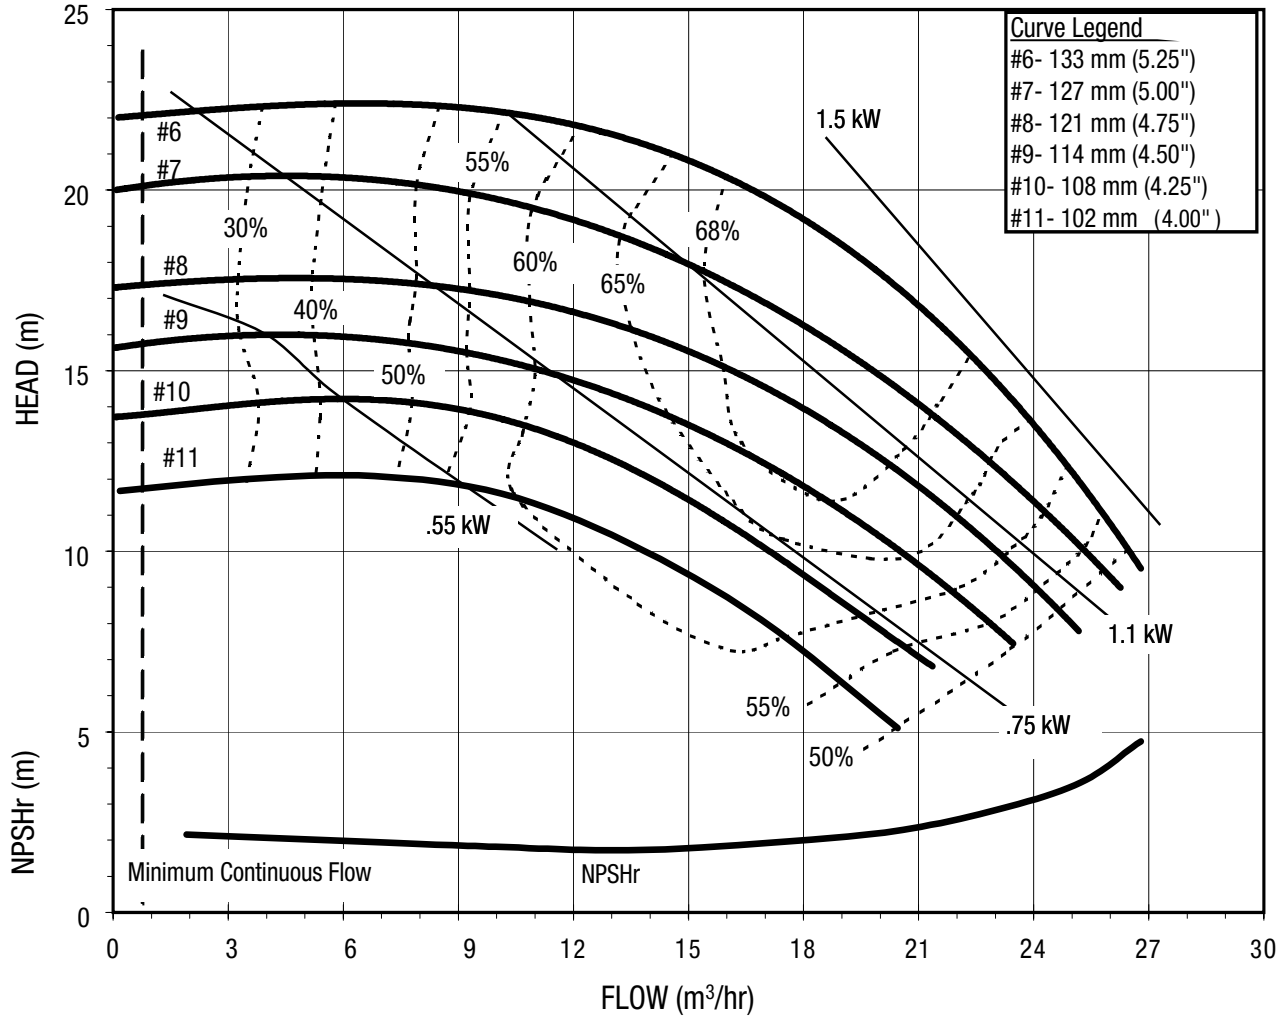

Model DB11  
 3450 rpm, 60 Hz  
 Suction: 2" FNPT  
 Discharge: 1 1/2" MNPT

DB1160  
 6001 Rev 0

Model DB11  
 1725 rpm, 60 Hz  
 Suction: 2" FNPT  
 Discharge: 1 1/2" MNPT

DB1160  
 6001 Rev 0

Model DB11  
 2900 rpm, 50 Hz  
 Suction: 2" FNPT  
 Discharge: 1 1/2" MNPT