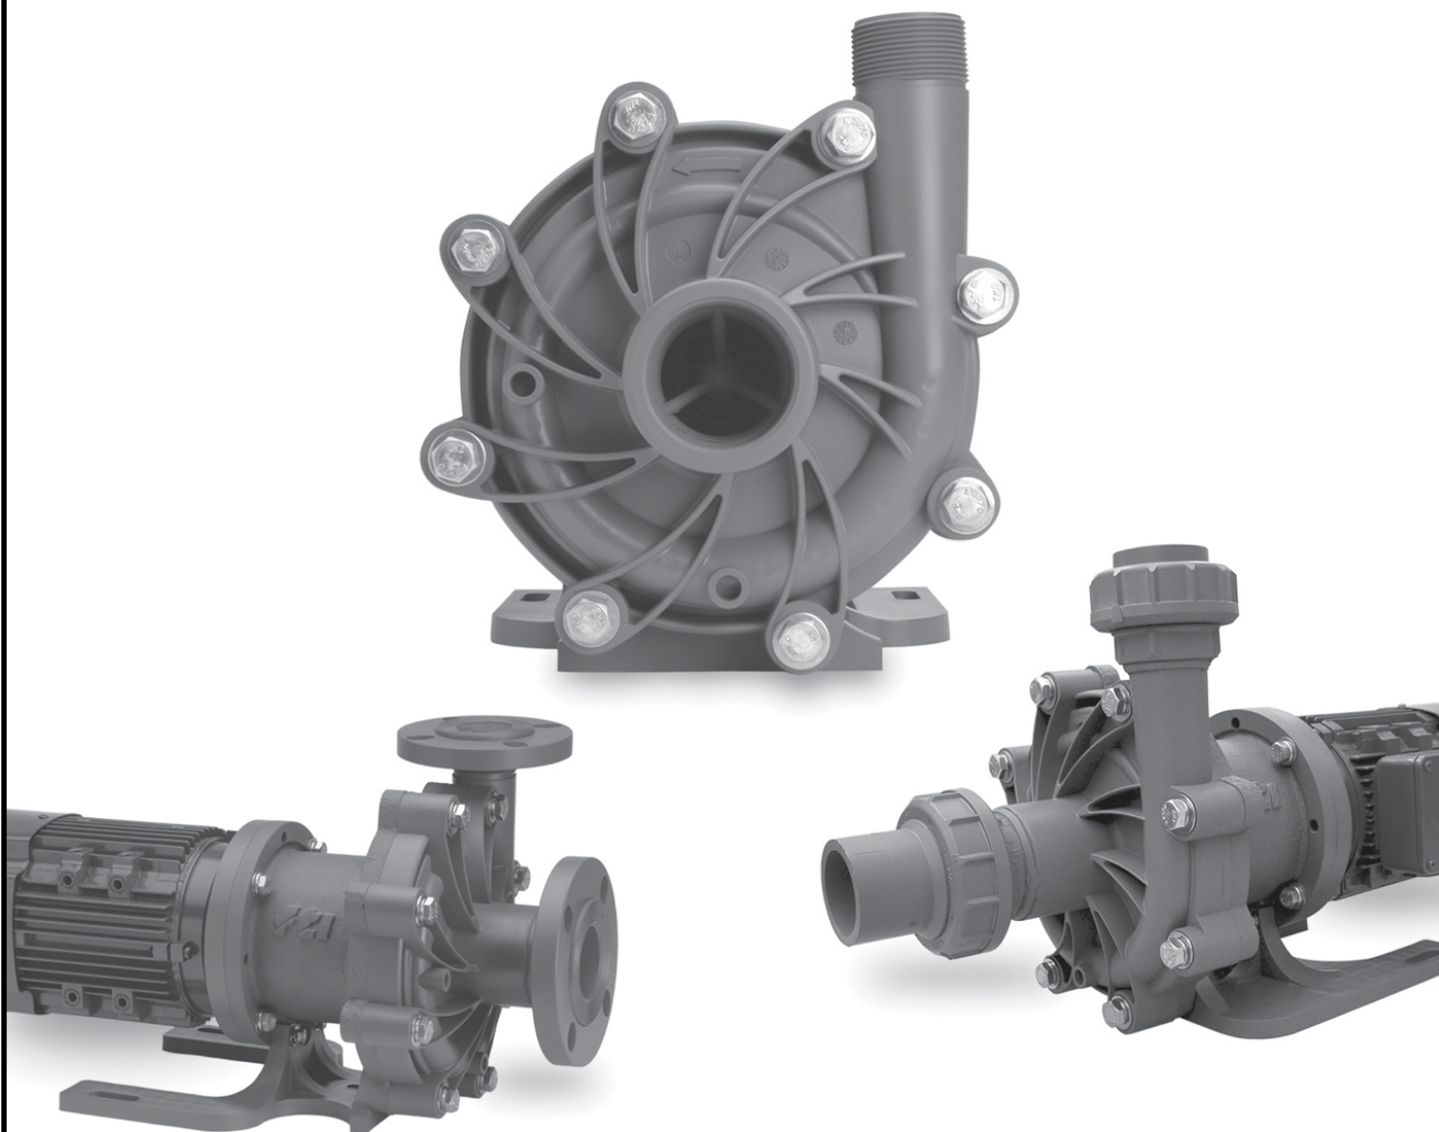

## DB SERIES SEALLESS CENTRIFUGAL PUMPS CURVEBOOK

Literature ID No. Ft06-922, R5