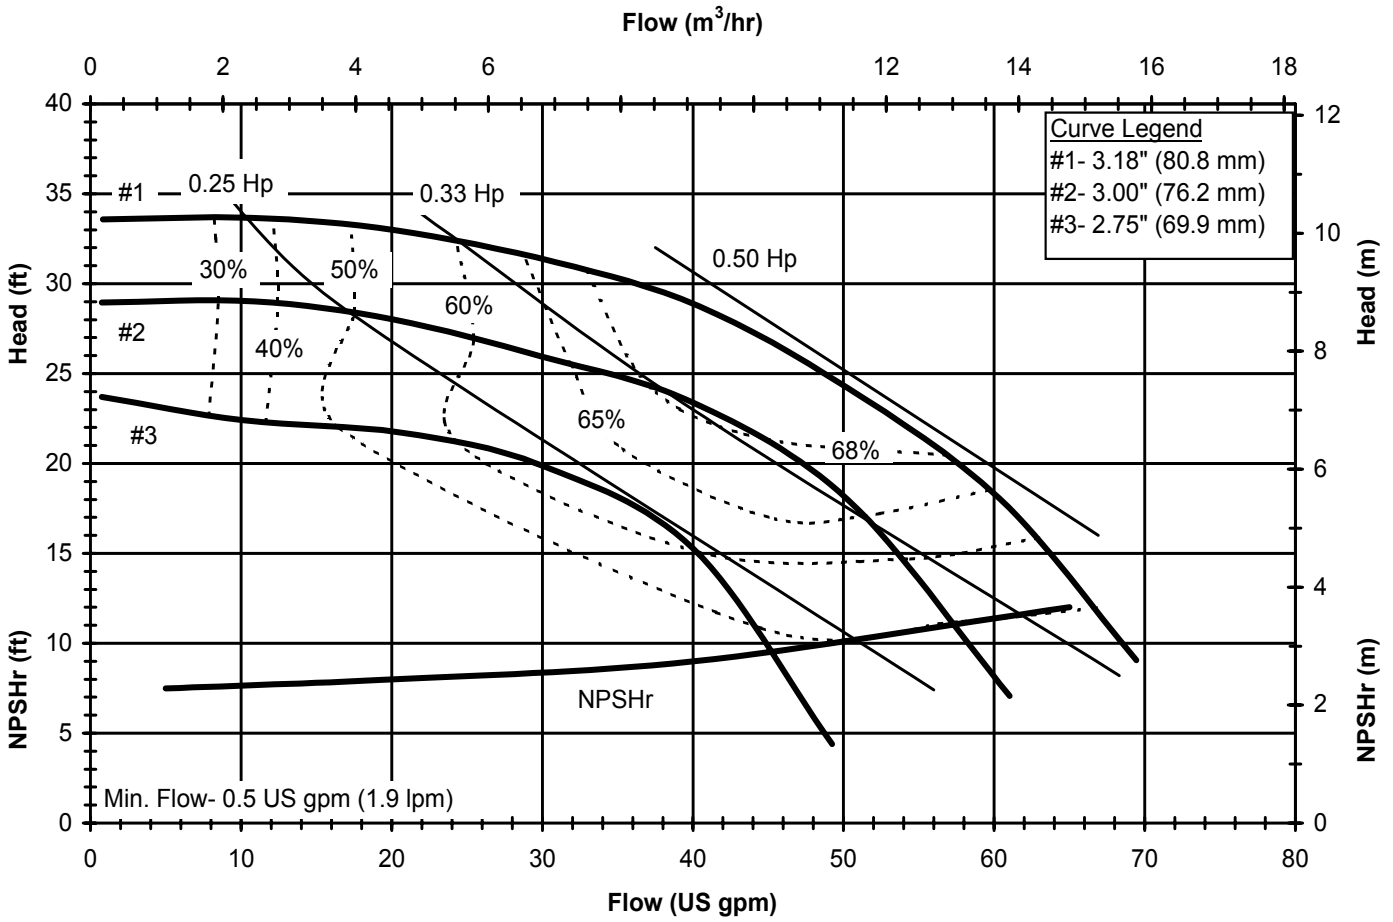

Model DB7
3450 rpm, 60 Hz
Suction: 1 1/2" FNPT
Discharge: 1 1/2" MNPT

DB760
6021 REV 0