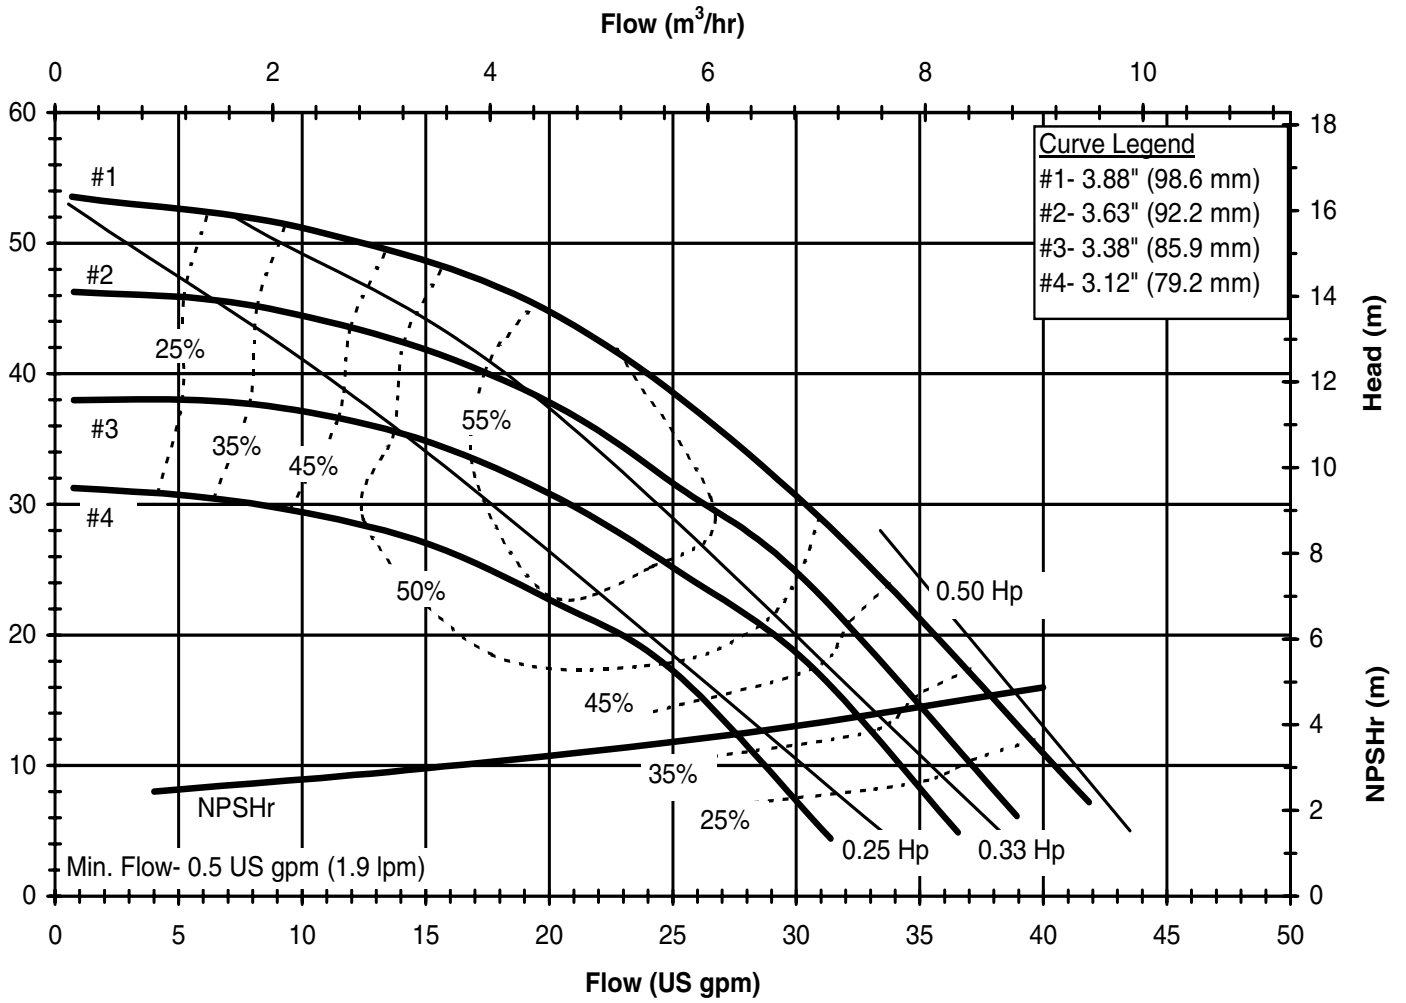

DB660  
 6025 REV 0

Model DB6  
 2900 rpm, 50 Hz  
 Suction: 1" FNPT  
 Discharge: 1" MNPT

DB650  
 6026 REV 0

Model DB6  
 1450 rpm, 50 Hz  
 Suction: 1" FNPT  
 Discharge: 1" MNPT

DB650  
 6026 REV 0

Model DB6H  
 3450 rpm, 60 Hz  
 Suction: 1" FNPT  
 Discharge: 1" MNPT