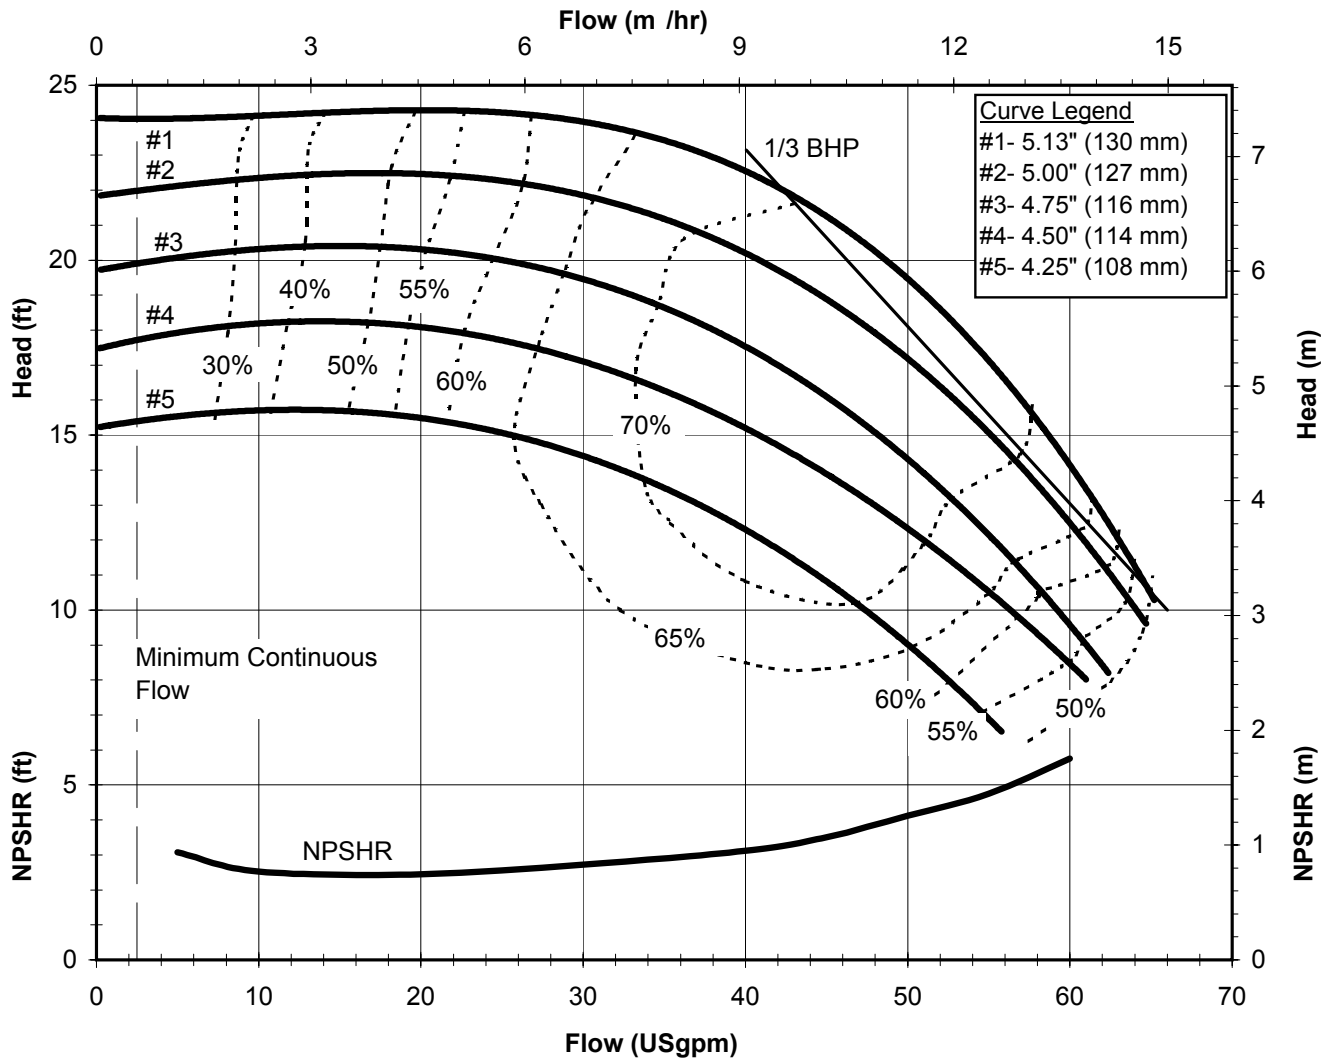

Model DB15
1725 rpm, 60 Hz
Suction: 2" FNPT
Discharge: 1 1/2" MNPT

DB1560
6003 Rev 0