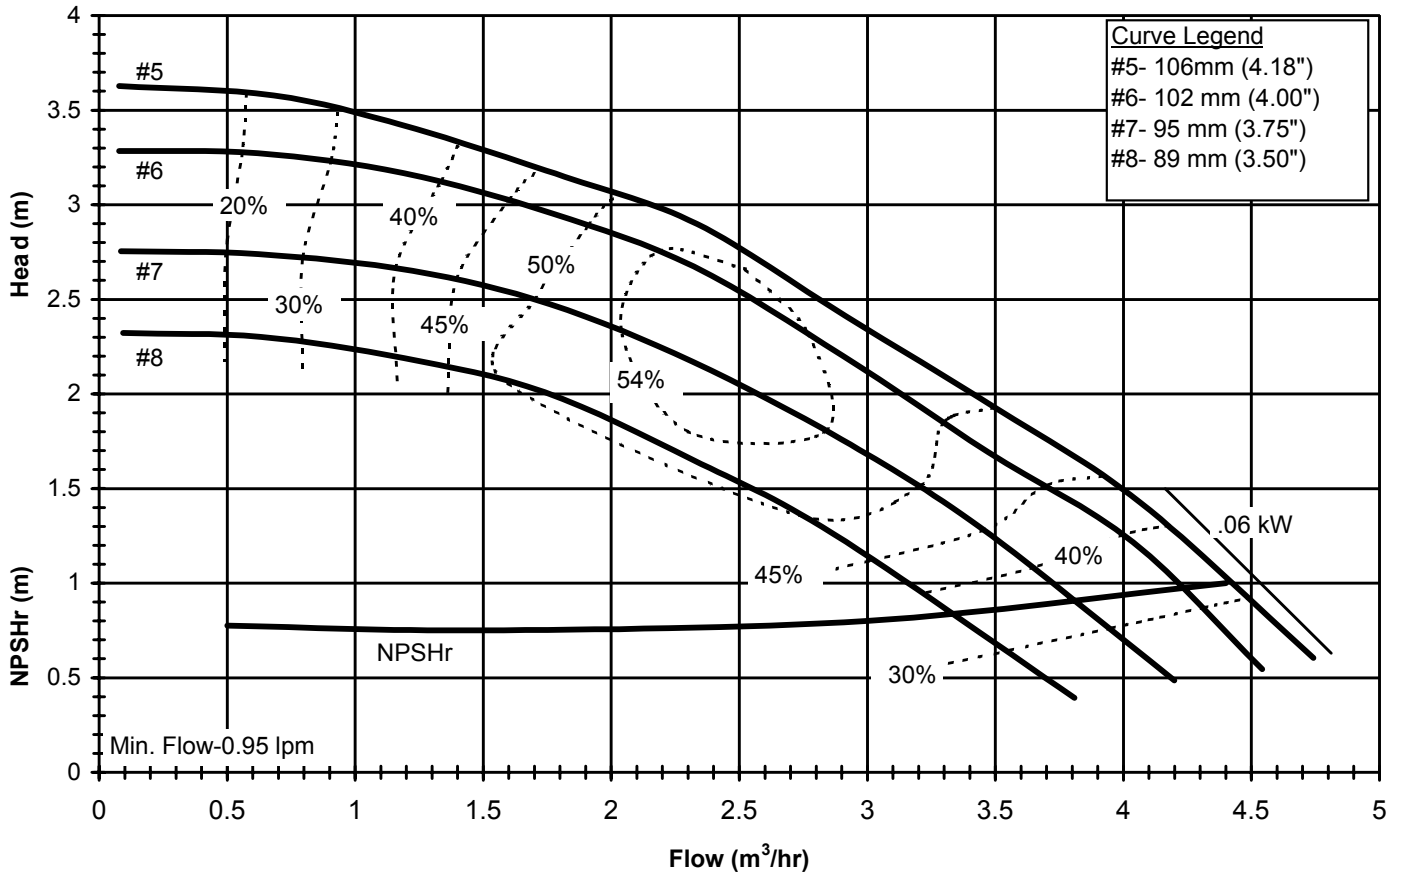

Model DB6H
1450 rpm, 50 Hz
Suction: 1" FNPT
Discharge: 1" MNPT

DB6H50
6024 REV0